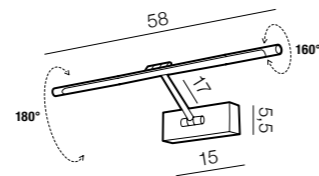

Davinci 48 LED

- 1 AZ2648 (chrome)
- 2 AZ2649 (sandy nickel)
- 3 AZ2650 (golden)
- 4 AZ2651 (black chrome)

LED 8W 530lm 3000K RA>90
metal

Davinci 58 LED

- 1 AZ2652 (chrome)
- 2 AZ2653 (sandy nickel)
- 3 AZ2654 (golden)
- 4 AZ2655 (black chrome)