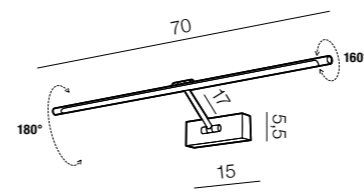

Davinci 70 LED

- 1 AZ2656 (chrome)
- 2 AZ2657 (sandy nickel)
- 3 AZ2658 (golden)
- 4 AZ2659 (black chrome)

LED 12W 835lm 3000K RA>90
metal