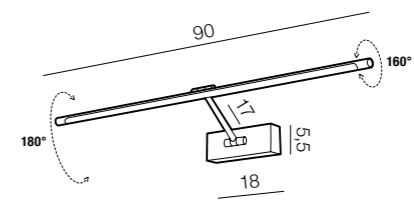

Davinci 90 LED

- 1 AZ2660 (chrome)
- 2 AZ2661 (sandy nickel)
- 3 AZ2662 (golden)
- 4 AZ2663 (black chrome)

LED 16W 1200lm 3000K RA>90
metal