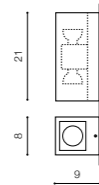

JAKE WALL 2

bulb not included

product code – look AZ	LED GU10 2x MAX 35W
metal / glass	
IP54	installation place
group energy label	

COLOUR / NEW INDEX NO.

- DARK GREY (DGR) **AZ3321**
- WHITE (WH) **AZ3322**