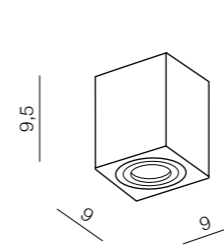

GU10 2x Max. 50W IP44  
metal/aluminium

1 BLACK

2 WHITE

BULB NOT INCLUDED

**Brant square**

- 1 AZ2878 (black)
- 2 AZ2822 (white)

GU10 Max. 50W IP44  
metal/aluminium

**Brant 2 square**