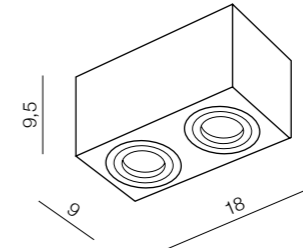

GU10 2x Max. 50W IP44  
metal/aluminium

1 BLACK

2 WHITE

BULB NOT INCLUDED

**Brant square**

- 1 AZ2878 (black)
- 2 AZ2822 (white)

GU10 Max. 50W IP44  
metal/aluminium

**Brant 2 square**