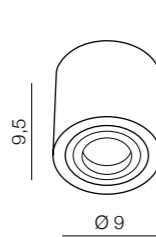

1 CHROME

2 WHITE

BULB NOT INCLUDED

**Brant**

- 1 AZ2691 (chrome)
- 2 AZ2690 (white)

GU10 Max. 50W IP44  
metal/aluminium

**Brant 2**

- 1 AZ2817 (chrome)
- 2 AZ2816 (white)

GU10 2x Max. 50W IP44  
metal/aluminium

1 BLACK

2 WHITE

BULB NOT INCLUDED

**Brant square**

- 1 AZ2878 (black)
- 2 AZ2822 (white)

GU10 Max. 50W IP44  
metal/aluminium

**Brant 2 square**