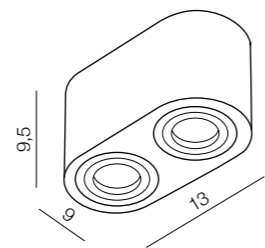

1 CHROME

2 WHITE

BULB NOT INCLUDED

**Brant**

- 1 AZ2691 (chrome)
- 2 AZ2690 (white)

GU10 Max. 50W IP44  
metal/aluminium

**Brant 2**

- 1 AZ2817 (chrome)
- 2 AZ2816 (white)

GU10 2x Max. 50W IP44  
metal/aluminium

1 BLACK

2 WHITE

BULB NOT INCLUDED

**Brant square**

- 1 AZ2878 (black)
- 2 AZ2822 (white)

GU10 Max. 50W IP44  
metal/aluminium

**Brant 2 square**