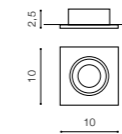

COLOUR / NEW INDEX NO.

- ALUMINIUM (ALU) . . . . . **AZ0804**
- WHITE (WH) . . . . . **AZ0805**

WH

ALU

**EDITTA**

bulb not included

product code – look <b>AZ</b>	connect GU10 1x Max 50W
metal / aluminium	
IP20	installation place <input checked="" type="checkbox"/>
group energy label	inlet opening  Ø 7,7cm

COLOUR / NEW INDEX NO.

- ALUMINIUM (ALU) . . . . . **AZ0806**
- WHITE (WH) . . . . . **AZ0807**

WH

ALU

\* - EXPLANATION SHORTCUT PAGE 2 (E)