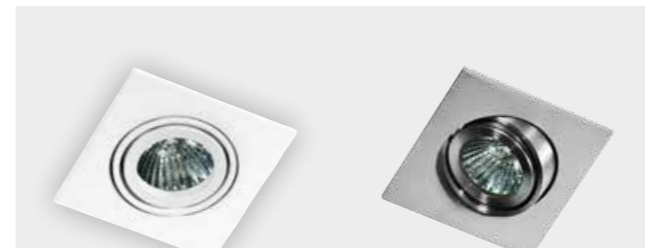

**CARLO**

bulb not included

product code – look <b>AZ</b>	connect GU10 1x Max.50W
metal / aluminium	
IP20	installation place <input checked="" type="checkbox"/>
group energy label	inlet opening  Ø 7,7cm

COLOUR / NEW INDEX NO.

- ALUMINIUM (ALU) . . . . . **AZ0804**
- WHITE (WH) . . . . . **AZ0805**

WH

ALU

**EDITTA**

bulb not included

product code – look <b>AZ</b>	connect GU10 1x Max 50W
metal / aluminium	
IP20	installation place <input checked="" type="checkbox"/>
group energy label	inlet opening  Ø 7,7cm

COLOUR / NEW INDEX NO.

- ALUMINIUM (ALU) . . . . . **AZ0806**
- WHITE (WH) . . . . . **AZ0807**

WH

ALU

\* - EXPLANATION SHORTCUT PAGE 2 (E)