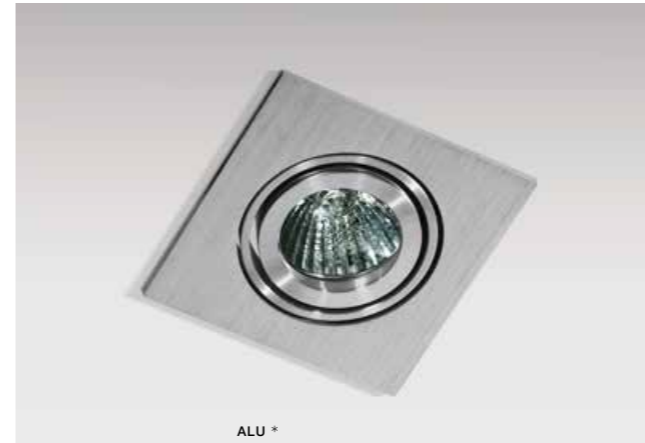

**CARLO**

bulb not included

product code – look <b>AZ</b>	connect GU10 1x Max.50W
metal / aluminium	
IP20	installation place <input checked="" type="checkbox"/>
group energy label	inlet opening  Ø 7,7cm

COLOUR / NEW INDEX NO.

- ALUMINIUM (ALU) . . . . . **AZ0804**
- WHITE (WH) . . . . . **AZ0805**

WH

ALU

**EDITTA**

bulb not included

product code – look <b>AZ</b>	connect GU10 1x Max 50W
metal / aluminium	
IP20	installation place <input checked="" type="checkbox"/>
group energy label	inlet opening  Ø 7,7cm

COLOUR / NEW INDEX NO.

- ALUMINIUM (ALU) . . . . . **AZ0806**
- WHITE (WH) . . . . . **AZ0807**

WH

ALU

\* - EXPLANATION SHORTCUT PAGE 2 (E)