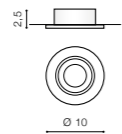

**CARLO**

bulb not included

product code – look <b>AZ</b>	connect GU10 1x Max.50W
metal / aluminium	
IP20	installation place <input checked="" type="checkbox"/>
group energy label	inlet opening  Ø 7,7cm

COLOUR / NEW INDEX NO.

- ALUMINIUM (ALU) . . . . . **AZ0804**
- WHITE (WH) . . . . . **AZ0805**

WH

ALU

**EDITTA**

bulb not included

product code – look <b>AZ</b>	connect GU10 1x Max 50W
metal / aluminium	
IP20	installation place <input checked="" type="checkbox"/>
group energy label	inlet opening  Ø 7,7cm

COLOUR / NEW INDEX NO.

- ALUMINIUM (ALU) . . . . . **AZ0806**
- WHITE (WH) . . . . . **AZ0807**

WH

ALU

\* - EXPLANATION SHORTCUT PAGE 2 (E)