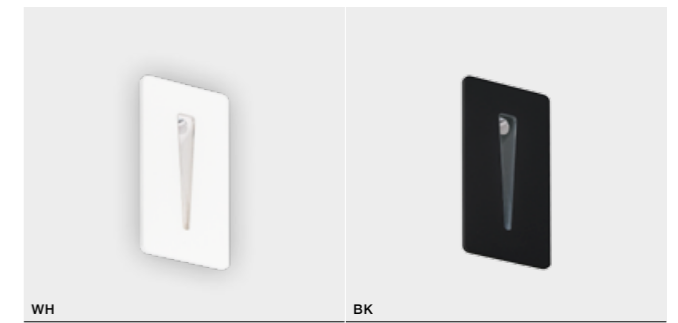

BK *

SANE Ø 40

LED integrated

product code – look AZ	LED 1W 85lm 3000K	
acryl / aluminium	Transformer 230V – included	
IP20	installation place	
group energy label	inlet opening	Ø 4cm

COLOUR / NEW INDEX NO.

- BLACK (BK) **AZ2765**
- WHITE (WH) **AZ2766**
- NICKEL (NI) **AZ2767**

WH *

SANE Ø 60

LED integrated

product code – look AZ	LED 2W 170lm 3000K	
acryl / aluminium	Transformer 230V – included	
IP20	installation place	
group energy label	inlet opening	Ø 5,6cm

COLOUR / NEW INDEX NO.

- BLACK (BK) **AZ2768**
- WHITE (WH) **AZ2769**
- ANTIQUE BRUSH (ANB) **AZ2770**
- NICKEL (NI) **AZ2771**

WH

RAGGIO

LED integrated

product code – look AZ	LED 3W 240lm 3000K	
aluminium	Transformer 230V – included	
IP54	installation place	
group energy label	inlet opening	3,5/9cm

COLOUR / NEW INDEX NO.

- WHITE (WH) **AZ2963**
- BLACK (BK) **AZ2964**
- SATIN NICKEL (SN) **AZ2965**

WH

BK

SN