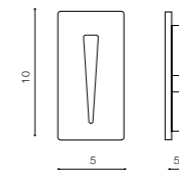

COLOUR / NEW INDEX NO.

- WHITE (WH) **AZ2963**
- BLACK (BK) **AZ2964**
- SATIN NICKEL (SN) **AZ2965**