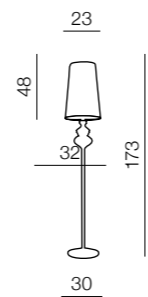

Barocco floor

- 1 AZ0309 (silver*)
- 2 AZ0063 (black**)

E27 1x 15W
metal/artificial material*
metal/fabric**