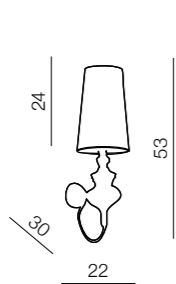

SILVER -
ARTIFICIAL
MATERIAL

BLACK -
FABRIC
MATERIAL

Barocco wall

- 1 AZ0308 (silver*)
- 2 AZ0062 (black**)

E27 1x 11W
metal/artificial material*
metal/fabric**

Barocco 1 pendant

- 1 AZ0307 (silver*)
- 2 AZ0064 (black**)