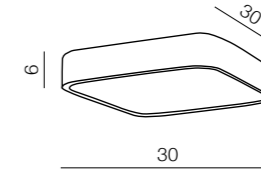

Rita

396

IP54

Lucie

397

IP44

**Rita**  
**AZ1307**  
 (chrome/white)  
 2x E27 MAX 20W IP54  
 opal glass/metal chrome

**Lucie 25**  
**AZ1308**  
 (chrome/white)  
 2x E27 Only LED  
 use LED bulbs only  
 acryl/metal chrome