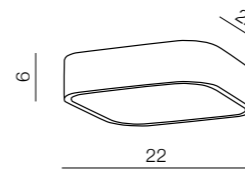

Rita

396

IP54

Lucie

397

IP44

**Rita**  
**AZ1307**  
 (chrome/white)  
 2x E27 MAX 20W IP54  
 opal glass/metal chrome

**Lucie 25**  
**AZ1308**  
 (chrome/white)  
 2x E27 Only LED  
 use LED bulbs only  
 acryl/metal chrome