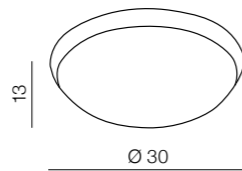

Rita

396

IP54

Lucie

397

IP44

**Rita**  
**AZ1307**  
 (chrome/white)  
 2x E27 MAX 20W IP54  
 opal glass/metal chrome

**Lucie 25**  
**AZ1308**  
 (chrome/white)  
 2x E27 Only LED  
 use LED bulbs only  
 acryl/metal chrome