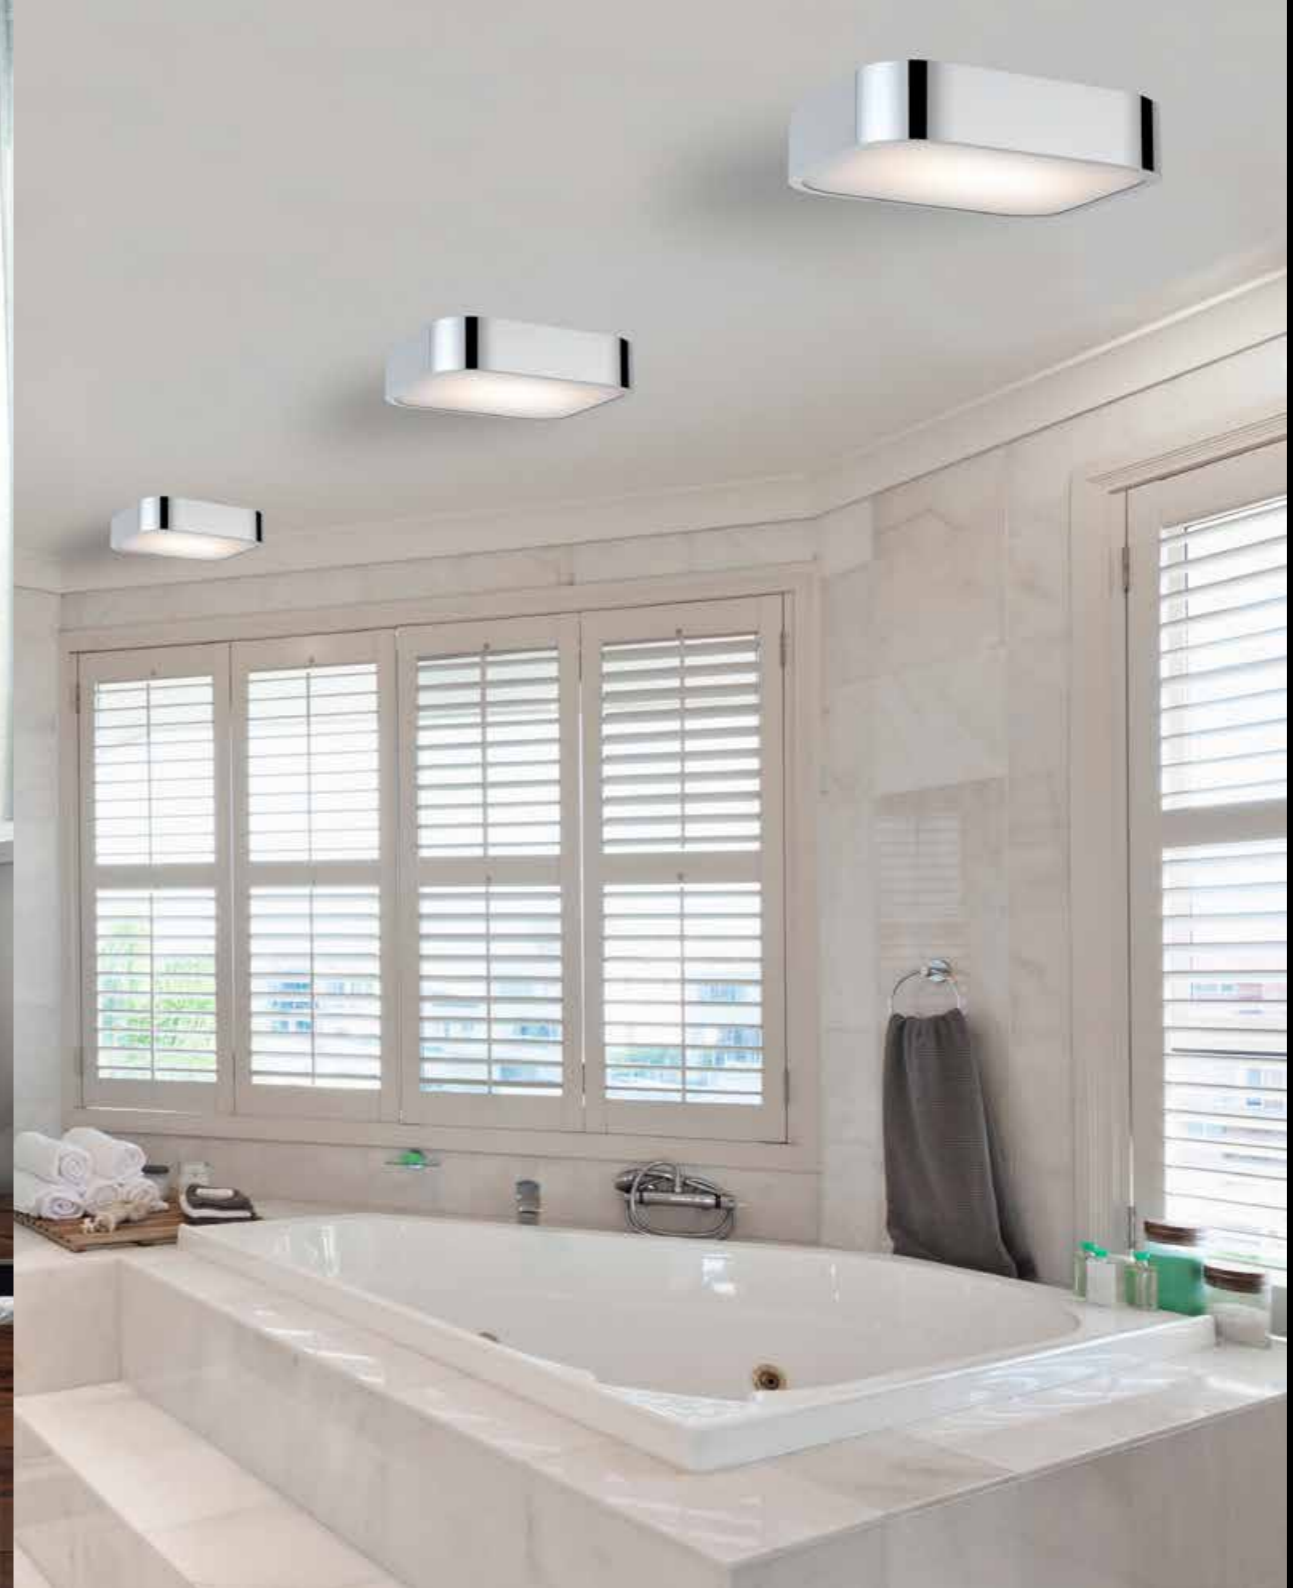

Rita

396

IP54

Lucie

397

IP44

**Rita**  
**AZ1307**  
 (chrome/white)  
 2x E27 MAX 20W IP54  
 opal glass/metal chrome

**Lucie 25**  
**AZ1308**  
 (chrome/white)  
 2x E27 Only LED  
 use LED bulbs only  
 acryl/metal chrome

**Lucie 43**  
**AZ1309**  
 (chrome/white)  
 3x E27 Only LED  
 use LED bulbs only  
 acryl/metal chrome