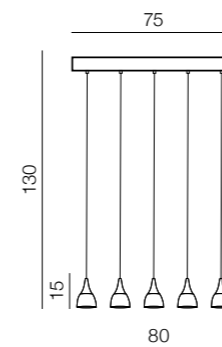

**Gio pendant**

**AZ2469**

E27 1x Max 60W  
metal/acrylic

1 BLACK

2 WHITE

**Dalmatia 1 LED**

- 1 AZ2847 (black)
- 2 AZ2909 (white)

LED 5W 300lm 3000K  
aluminium/acrylic

**Dalmatia 5 LED**

- 1 AZ2910 (black)
- 2 AZ2848 (white)

LED 25W 1500lm 3000K  
aluminium/acrylic

**Dalmatia 9 LED**

- new 1 AZ3143 (black)
- new 2 AZ3144 (white)

LED 45W 3880lm 3000K  
aluminium/acrylic