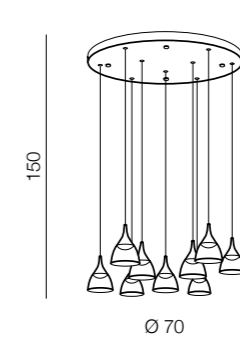

**Gio pendant**

**AZ2469**

E27 1x Max 60W  
metal/acrylic

1 BLACK

2 WHITE

**Dalmatia 1 LED**

- 1 AZ2847 (black)
- 2 AZ2909 (white)

LED 5W 300lm 3000K  
aluminium/acrylic

**Dalmatia 5 LED**

- 1 AZ2910 (black)
- 2 AZ2848 (white)

LED 25W 1500lm 3000K  
aluminium/acrylic

**Dalmatia 9 LED**

- new 1 AZ3143 (black)
- new 2 AZ3144 (white)

LED 45W 3880lm 3000K  
aluminium/acrylic