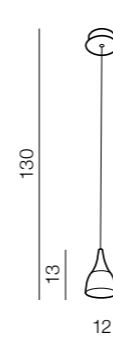

**Gio pendant**

**AZ2469**

E27 1x Max 60W  
metal/acrylic

1 BLACK

2 WHITE

**Dalmatia 1 LED**

- 1 AZ2847 (black)
- 2 AZ2909 (white)

LED 5W 300lm 3000K  
aluminium/acrylic

**Dalmatia 5 LED**

- 1 AZ2910 (black)
- 2 AZ2848 (white)

LED 25W 1500lm 3000K  
aluminium/acrylic

**Dalmatia 9 LED**

- new 1 AZ3143 (black)
- new 2 AZ3144 (white)

LED 45W 3880lm 3000K  
aluminium/acrylic