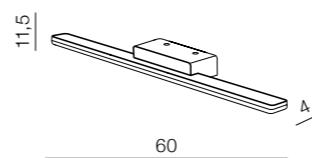

Epsilon

371 new

IP44

Epsilon 60 3000K LED

AZ3347
(black)

LED 18W 1530lm 3000K IP44
aluminium/PC