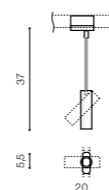

**LENS SQUARE**

bulb not included

product code – look <b>AZ</b>	LED GU10 1xMax 35W
aluminium	
IP20	installation place
group energy label	

COLOUR / NEW INDEX NO.

- WHITE / WHITE (WH/WH) . . . . . **AZ3513**
- BLACK / BLACK (BK/BK) . . . . . **AZ3514**
- BLACK / GOLD (BK/GO) . . . . . **AZ3515**

**LENS TRACK**

bulb not included

product code – look <b>AZ</b>	LED GU10 1xMax 35W
aluminium	
IP20	installation place: Track Electric 3 Line
group energy label	

COLOUR / NEW INDEX NO.

- WHITE / WHITE (WH/WH) . . . . . **AZ3510**
- BLACK / BLACK (BK/BK) . . . . . **AZ3511**
- BLACK / GOLD (BK/GO) . . . . . **AZ3512**

\* - EXPLANATION SHORTCUT PAGE 2 (E)

**LENS ROUND**

bulb not included

product code – look <b>AZ</b>	LED GU10 1xMax 35W
aluminium	
IP20	installation place
group energy label	

COLOUR / NEW INDEX NO.

- WHITE / WHITE (WH/WH) . . . . . **AZ3516**
- BLACK / BLACK (BK/BK) . . . . . **AZ3517**
- BLACK / GOLD (BK/GO) . . . . . **AZ3518**