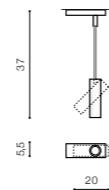

**LENS SQUARE**

bulb not included

product code – look <b>AZ</b>	LED GU10 1xMax 35W
aluminium	
IP20	installation place
group energy label	

COLOUR / NEW INDEX NO.

- WHITE / WHITE (WH/WH) . . . . . **AZ3513**
- BLACK / BLACK (BK/BK) . . . . . **AZ3514**
- BLACK / GOLD (BK/GO) . . . . . **AZ3515**

**LENS TRACK**

bulb not included

product code – look <b>AZ</b>	LED GU10 1xMax 35W
aluminium	
IP20	installation place: Track Electric 3 Line
group energy label	

COLOUR / NEW INDEX NO.

- WHITE / WHITE (WH/WH) . . . . . **AZ3510**
- BLACK / BLACK (BK/BK) . . . . . **AZ3511**
- BLACK / GOLD (BK/GO) . . . . . **AZ3512**

\* - EXPLANATION SHORTCUT PAGE 2 (E)

**LENS ROUND**

bulb not included

product code – look <b>AZ</b>	LED GU10 1xMax 35W
aluminium	
IP20	installation place
group energy label	

COLOUR / NEW INDEX NO.

- WHITE / WHITE (WH/WH) . . . . . **AZ3516**
- BLACK / BLACK (BK/BK) . . . . . **AZ3517**
- BLACK / GOLD (BK/GO) . . . . . **AZ3518**