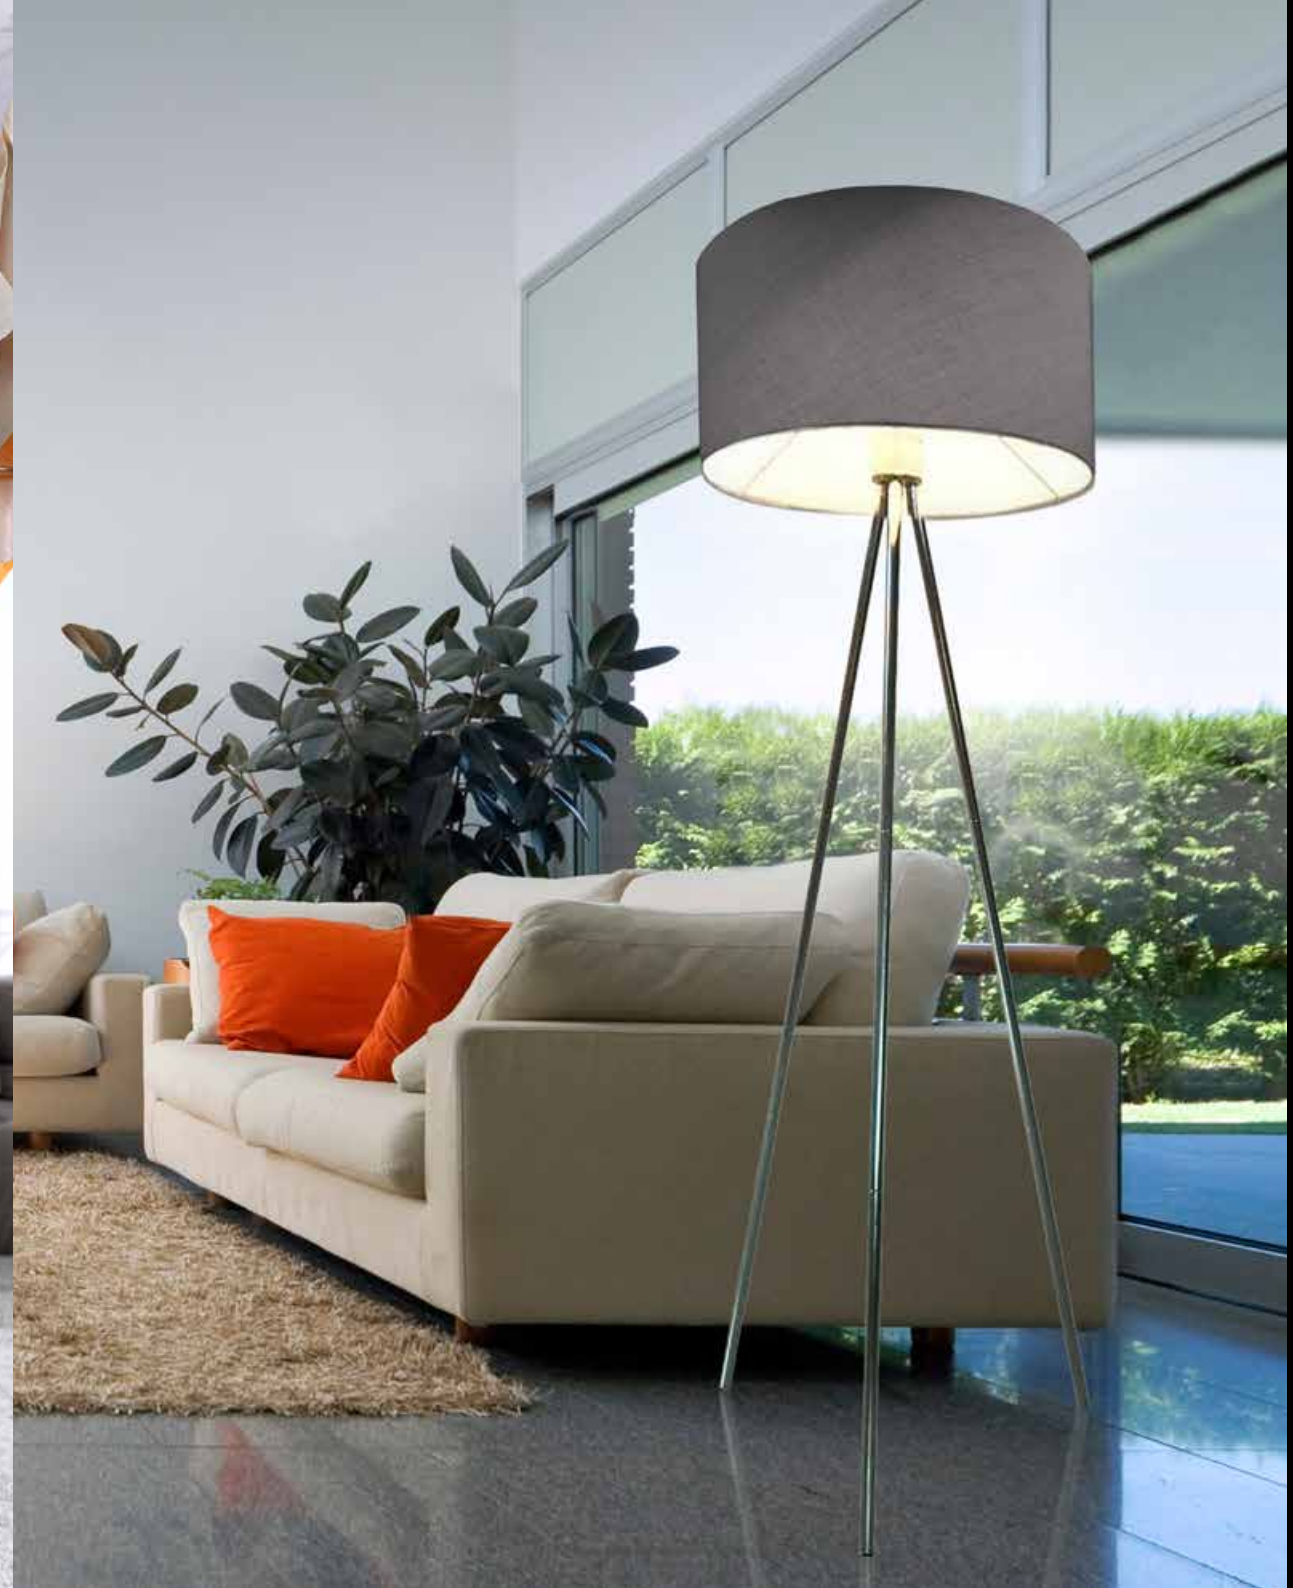

Finn

287

Finn

- 1 AZ1037 (white)
- 2 AZ1039 (black)
- 3 AZ2967 (grey)
- 4 AZ3009 (copper/white)
- 5 AZ3010 (copper/black)
- 6 AZ3011 (copper/grey)

1x E27 60W
metal/fabric