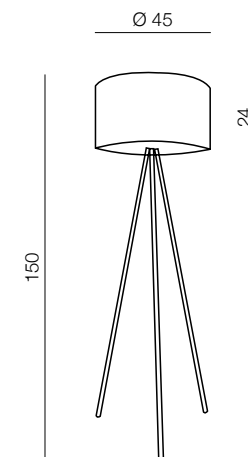

Finn

287

Finn

- 1 AZ1037 (white)
- 2 AZ1039 (black)
- 3 AZ2967 (grey)
- 4 AZ3009 (copper/white)
- 5 AZ3010 (copper/black)
- 6 AZ3011 (copper/grey)

1x E27 60W
metal/fabric