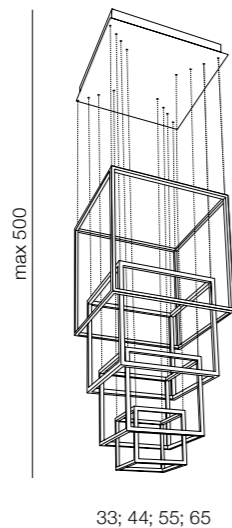

# Opera WALL

63

new

1 BLACK

3 WHITE

### Opera XL LED

- 1 AZ3139 (black)
- 2 AZ3140 (gold)

LED 329W 19740lm 3000K  
aluminium/acrylic

### Opera Wall LED

- 1 AZ3141 (black)
- 3 AZ3142 (white)

LED 18W 1020lm 3000K  
aluminium