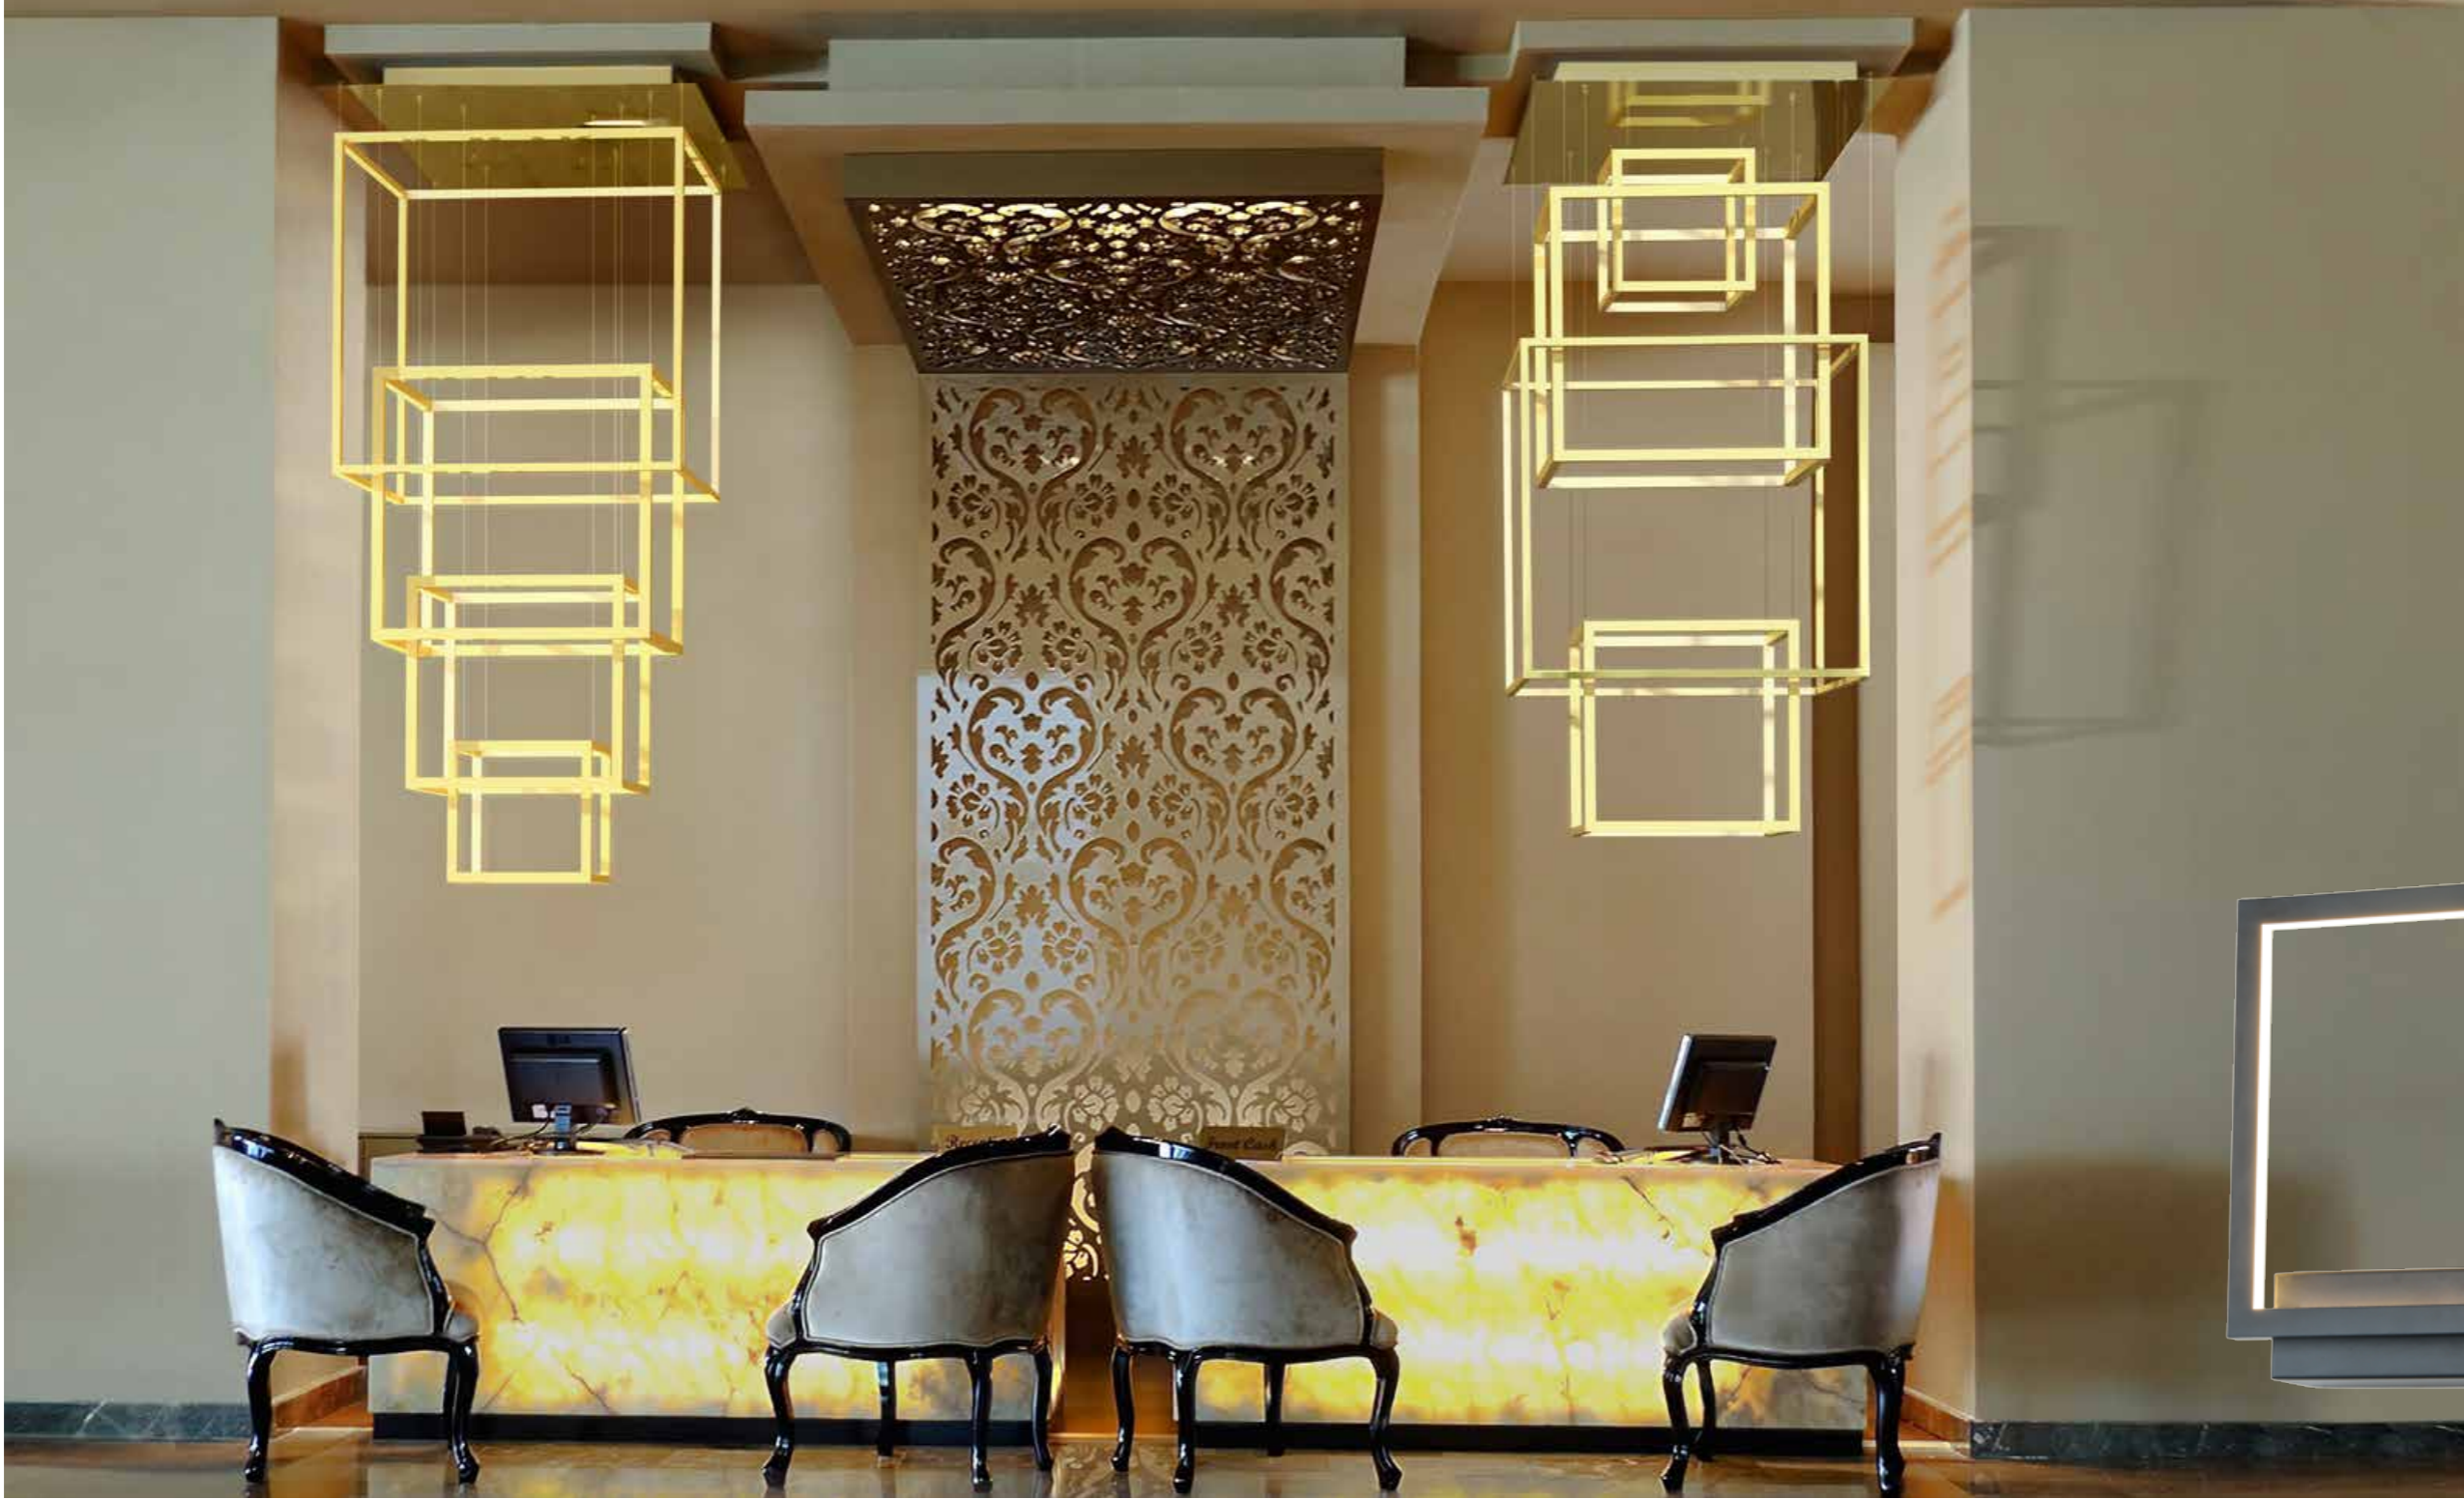

# Opera

new

62

1 BLACK

2 GOLD

# Opera WALL

63

new

1 BLACK

3 WHITE

### Opera XL LED

- 1 AZ3139 (black)
- 2 AZ3140 (gold)

LED 329W 19740lm 3000K  
aluminium/acrylic

### Opera Wall LED

- 1 AZ3141 (black)
- 3 AZ3142 (white)

LED 18W 1020lm 3000K  
aluminium