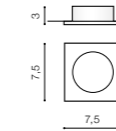

IVO

bulb not included

product code – look AZ	connect GU10 1x Max 50W
metal / aluminium	
IP20	installation place
group energy label	inlet opening Ø6cm

COLOUR / NEW INDEX NO.

- ALUMINIUM (ALU) **AZ0758**
- BLACK (BK) **AZ1716**
- WHITE (WH) **AZ0759**
- CHROME (CH) **AZ1717**

IVO SQUARE

bulb not included

product code – look AZ	connect GU10 1x Max 50W
metal / aluminium	
IP20	installation place
group energy label	inlet opening Ø6cm

COLOUR / NEW INDEX NO.

- CHROME (CH) **AZ1788**
- WHITE (WH) **AZ1825**

CH

WH

CH

WH

IVO 2 SQUARE

bulb not included

product code – look AZ	connect GU10 2x Max 50W
metal / aluminium	
IP20	installation place
group energy label	inlet opening 6x14,5cm

COLOUR / NEW INDEX NO.

- CHROME (CH) **AZ1789**
- WHITE (WH) **AZ1826**

* - EXPLANATION SHORTCUT PAGE 2 (E)