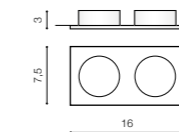

WH

ALU

BK

CH

CH \*

**IVO SQUARE**

bulb not included

product code – look <b>AZ</b>	connect GU10 1x Max 50W
metal / aluminium	
IP20	installation place
group energy label	inlet opening  Ø6cm

COLOUR / NEW INDEX NO.

- CHROME (CH) . . . . . **AZ1788**
- WHITE (WH) . . . . . **AZ1825**

CH

WH

CH

WH

CH \*

**IVO 2 SQUARE**

bulb not included

product code – look <b>AZ</b>	connect GU10 2x Max 50W
metal / aluminium	
IP20	installation place
group energy label	inlet opening  6x14,5cm

COLOUR / NEW INDEX NO.

- CHROME (CH) . . . . . **AZ1789**
- WHITE (WH) . . . . . **AZ1826**