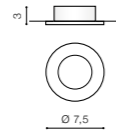

ALU \*

**IVO**

bulb not included

product code – look <b>AZ</b>	connect GU10 1x Max 50W
metal / aluminium	
IP20	installation place
group energy label	inlet opening  Ø6cm

COLOUR / NEW INDEX NO.

- ALUMINIUM (ALU) . . . . . **AZ0758**
- BLACK (BK) . . . . . **AZ1716**
- WHITE (WH) . . . . . **AZ0759**
- CHROME (CH) . . . . . **AZ1717**

WH

ALU

BK

CH

CH \*

**IVO SQUARE**

bulb not included

product code – look <b>AZ</b>	connect GU10 1x Max 50W
metal / aluminium	
IP20	installation place
group energy label	inlet opening  Ø6cm

bulb not included

product code – look <b>AZ</b>	connect GU10 2x Max 50W
metal / aluminium	
IP20	installation place
group energy label	inlet opening  6x14,5cm

COLOUR / NEW INDEX NO.

- CHROME (CH) . . . . . **AZ1789**
- WHITE (WH) . . . . . **AZ1826**