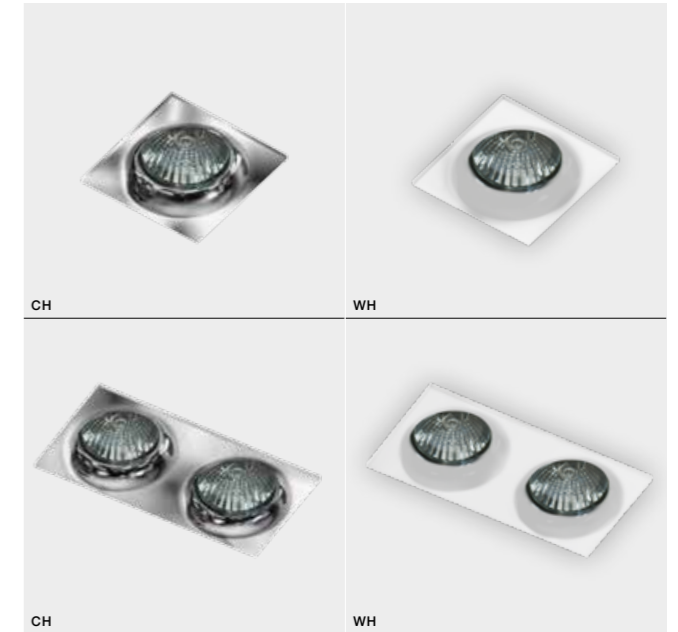

ALU \*

**IVO**

bulb not included

product code – look <b>AZ</b>	connect GU10 1x Max 50W
metal / aluminium	
IP20	installation place
group energy label	inlet opening  Ø6cm

COLOUR / NEW INDEX NO.

- ALUMINIUM (ALU) . . . . . **AZ0758**
- BLACK (BK) . . . . . **AZ1716**
- WHITE (WH) . . . . . **AZ0759**
- CHROME (CH) . . . . . **AZ1717**

WH

ALU

BK

CH

CH \*

**IVO SQUARE**

bulb not included

product code – look <b>AZ</b>	connect GU10 1x Max 50W
metal / aluminium	
IP20	installation place
group energy label	inlet opening  Ø6cm

COLOUR / NEW INDEX NO.

- CHROME (CH) . . . . . **AZ1788**
- WHITE (WH) . . . . . **AZ1825**

CH

WH

CH

WH

CH \*

**IVO 2 SQUARE**

bulb not included

product code – look <b>AZ</b>	connect GU10 2x Max 50W
metal / aluminium	
IP20	installation place
group energy label	inlet opening  6x14,5cm

COLOUR / NEW INDEX NO.

- CHROME (CH) . . . . . **AZ1789**
- WHITE (WH) . . . . . **AZ1826**