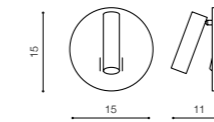

■ BLACK (BK) **AZ3201**

FARO

213

Indoor wall lamps

FARO

LED integrated

product code – look AZ	LED 6W 420lm + LED 3W 250lm 3000K	LED
metal / aluminium		
IP20	installation place	
group energy label EE 4		

COLOUR / NEW INDEX NO.

□ SATIN NICKEL (NI) **AZ2552**

■ CHROME (CH) **AZ2424**

■ BLACK (BK) **AZ3204**

* - EXPLANATION SHORTCUT PAGE 2 (E)