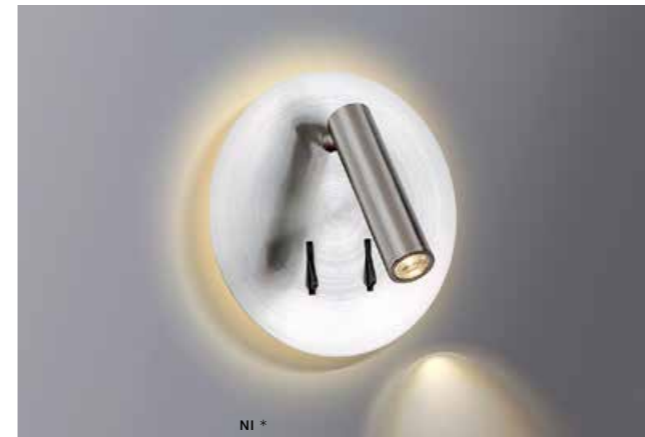

VERA

212

Indoor wall lamps

FILL R 5W 3000K / 4000K

LED integrated

product code – look AZ	LED 6W+3W 510lm+255lm 3000K	LED
aluminium		
IP20	installation place	
group energy label EE 7		

COLOUR / NEW INDEX NO.

■ BLACK (BK) **AZ3201**

FARO

213

Indoor wall lamps

FARO

LED integrated

product code – look AZ	LED 6W 420lm + LED 3W 250lm 3000K	LED
metal / aluminium		
IP20	installation place	
group energy label EE 4		

COLOUR / NEW INDEX NO.

□ SATIN NICKEL (NI) **AZ2552**

■ CHROME (CH) **AZ2424**

■ BLACK (BK) **AZ3204**

* - EXPLANATION SHORTCUT PAGE 2 (E)