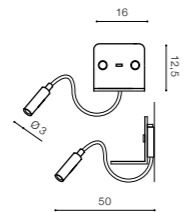

VERA

212

Indoor wall lamps

FILL R 5W 3000K / 4000K

LED integrated

product code – look AZ	LED 6W+3W 510lm+255lm 3000K	LED
aluminium		
IP20	installation place	
group energy label EE 7		

COLOUR / NEW INDEX NO.

■ BLACK (BK) **AZ3201**

FARO

213

Indoor wall lamps

FARO

LED integrated

product code – look AZ	LED 6W 420lm + LED 3W 250lm 3000K	LED
metal / aluminium		
IP20	installation place	
group energy label EE 4		

COLOUR / NEW INDEX NO.

□ SATIN NICKEL (NI) **AZ2552**

■ CHROME (CH) **AZ2424**

■ BLACK (BK) **AZ3204**

* - EXPLANATION SHORTCUT PAGE 2 (E)