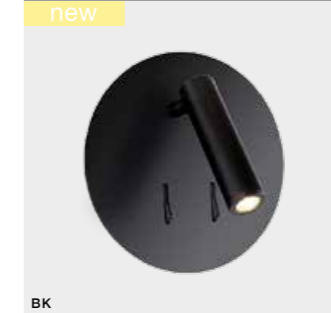

VERA

212

Indoor wall lamps

FILL R 5W 3000K / 4000K

LED integrated

product code – look AZ	LED 6W+3W 510lm+255lm 3000K	LED
aluminium		
IP20	installation place	
group energy label EE 7		

COLOUR / NEW INDEX NO.

■ BLACK (BK) **AZ3201**

FARO

213

Indoor wall lamps

FARO

LED integrated

product code – look AZ	LED 6W 420lm + LED 3W 250lm 3000K	LED
metal / aluminium		
IP20	installation place	
group energy label EE 4		

COLOUR / NEW INDEX NO.

□ SATIN NICKEL (NI) **AZ2552**

■ CHROME (CH) **AZ2424**

■ BLACK (BK) **AZ3204**

* - EXPLANATION SHORTCUT PAGE 2 (E)