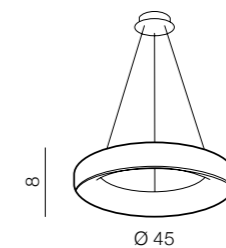

Sovana Pendant 45 CCT LED

- 1 AZ3436 (white)
- 2 AZ3438 (grey)
- 3 AZ3437 (black)

LED 40W 2700-6500K 2200lm dimmable aluminium/acryl