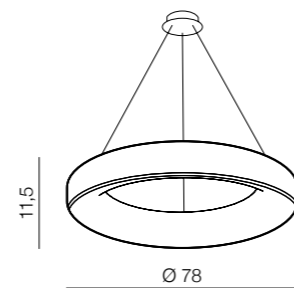

2 GREY

3 BLACK

CCT = 2700÷6000K Dimmable Remote Control

CCT = 2700÷6000K Dimmable Remote Control

Sovana Top 80 CCT LED

- 1 AZ3445 (white)
- 2 AZ3447 (grey)
- 3 AZ3446 (black)

LED 80W 2700-6500K 4000lm dimmable aluminium/acryl