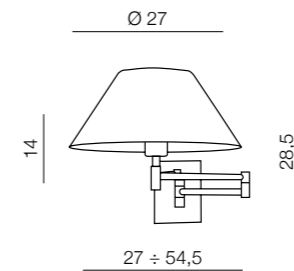

Trapezio

317

Trapezio White Wall

AZ1542
(white/chrome)
E27 1x Max 60W
metal/ fabric