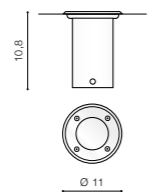

HYDE OVAL CH *

product code – look AZ	LED GU10 1x MAX 35W	bulb not included
metal / glass		
IP54	installation place	
group energy label EE 2	inlet opening	Ø 5cm

COLOUR / NEW INDEX NO.

CHROME (CH) **AZ3325**

HYDE SQUARE CH *

product code – look AZ	LED GU10 1x MAX 35W	bulb not included
metal / glass		
IP54	installation place	
group energy label EE 2	inlet opening	Ø 5cm

COLOUR / NEW INDEX NO.

CHROME (CH) **AZ3326**