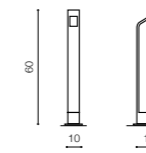

AGAPE 80 DGR *

product code – look AZ	LED 6W 480lm 3000K	LED integrated
acrylic / aluminium		
IP54	installation place	
group energy label EE 7		

COLOUR / NEW INDEX NO.

DARK GREY (DGR) **AZ3483**