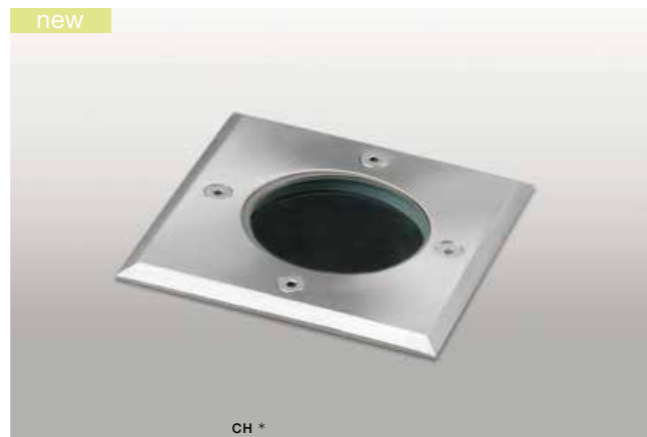

HYDE OVAL CH *

product code – look AZ	LED GU10 1x MAX 35W	bulb not included
metal / glass		
IP54	installation place	
group energy label EE 2	inlet opening	Ø 5cm

COLOUR / NEW INDEX NO.

CHROME (CH) **AZ3325**

HYDE SQUARE CH *

product code – look AZ	LED GU10 1x MAX 35W	bulb not included
metal / glass		
IP54	installation place	
group energy label EE 2	inlet opening	Ø 5cm

COLOUR / NEW INDEX NO.

CHROME (CH) **AZ3326**

AGAPE 60 DGR *

product code – look AZ	LED 6W 480lm 3000K	LED integrated
acrylic / aluminium		
IP54	installation place	
group energy label EE 7		

COLOUR / NEW INDEX NO.

DARK GREY (DGR) **AZ3482**

AGAPE 80 DGR *

product code – look AZ	LED 6W 480lm 3000K	LED integrated
acrylic / aluminium		
IP54	installation place	
group energy label EE 7		

COLOUR / NEW INDEX NO.

DARK GREY (DGR) **AZ3483**

* - EXPLANATION SHORTCUT PAGE 2 (E)