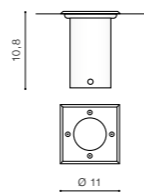

HYDE OVAL CH *

product code – look AZ	LED GU10 1x MAX 35W	bulb not included
metal / glass		
IP54	installation place	
group energy label EE 2	inlet opening	Ø 5cm

COLOUR / NEW INDEX NO.

CHROME (CH) **AZ3325**

HYDE SQUARE CH *

product code – look AZ	LED GU10 1x MAX 35W	bulb not included
metal / glass		
IP54	installation place	
group energy label EE 2	inlet opening	Ø 5cm

COLOUR / NEW INDEX NO.

CHROME (CH) **AZ3326**