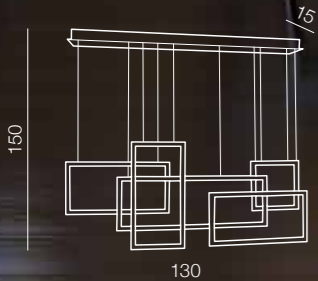

# Quadratus

DIMM

69

1 WHITE

2 BLACK

READY DIMM POWER

### Quadratus LED

- 1 AZ2850 (black)
- 2 AZ2851 (white)

LED integrated Dimmable  
LED 105W 6500lm 3000K  
aluminium/acrylic

### Quadratus Wall LED

- 1 AZ2993 (white)
- 2 AZ2994 (black)

LED integrated Dimmable  
LED 80W 4800lm 3000K  
aluminium/acrylic

bracket is placed  
at the center of the frame