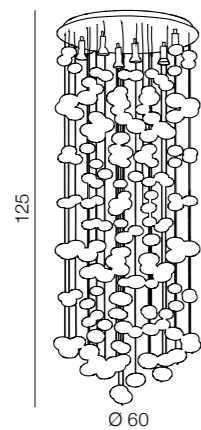

1 CHROME

2 GOLD

3 CLEAR

Luvia XL

- 1 AZ2574 (chrom)
- new 2 AZ3073 (gold)
- 3 AZ2573 (clear)

GU10 9x 40W only LED
metal/chrome/glass

Luvia XXL

- AZ1296
(chrome)

GU10 10x 50W only LED
metal/chrome/glass

Luvia 80

- 1 AZ2542 (chrome)
- 3 AZ2571 (clear)

GU10 10x 40W only LED
metal/chrome/glass

Luvia

- 1 AZ2541 (chrome)
- new 2 AZ3072 (gold)
- 3 AZ2572 (clear)

GU10 10x 40W only LED
metal/chrome/glass