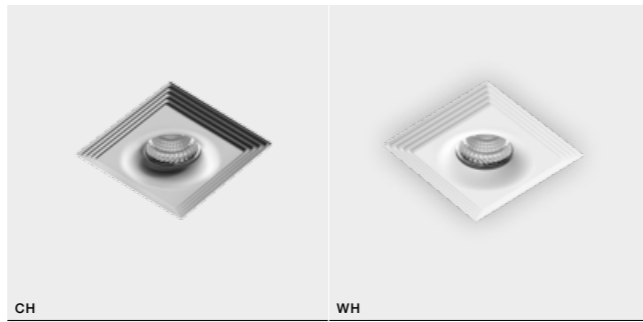

CH *

LUCIANO SQUARE

bulb not included

product code – look AZ	connect GU10 1x Max 50W
aluminium	
IP20	installation place
group energy label	inlet opening Ø 7cm

COLOUR / NEW INDEX NO.

- CHROME (CH) **AZ1471**
- WHITE (WH) **AZ1472**

CH

WH

CH

CH *

LUCIANO ROUND

bulb not included

product code – look AZ	connect GU10 1x Max 50W
aluminium	
IP20	installation place
group energy label	inlet opening Ø 7cm

COLOUR / NEW INDEX NO.

- CHROME (CH) **AZ1470**
- WHITE (WH) **AZ1549**

CH *

BIAGIO

bulb not included

product code – look AZ	connect GU10 1x Max 50W
aluminum / glass	
IP44	installation place
group energy label	inlet opening Ø 6,5cm