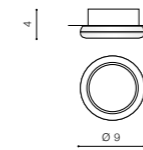

LUCIANO SQUARE

bulb not included

product code – look AZ	connect GU10 1x Max 50W
aluminium	
IP20	installation place
group energy label	inlet opening Ø 7cm

COLOUR / NEW INDEX NO.

- CHROME (CH) **AZ1471**
- WHITE (WH) **AZ1472**

LUCIANO ROUND

bulb not included

product code – look AZ	connect GU10 1x Max 50W
aluminium	
IP20	installation place
group energy label	inlet opening Ø 7cm

COLOUR / NEW INDEX NO.

- CHROME (CH) **AZ1470**
- WHITE (WH) **AZ1549**

CH *

BIAGIO

bulb not included

product code – look AZ	connect GU10 1x Max 50W
aluminum / glass	
IP44	installation place
group energy label	inlet opening Ø 6,5cm

COLOUR / NEW INDEX NO.

- GOLD (GO) **AZ1493**
- CHROME (CH) **AZ1492**

GO

* - EXPLANATION SHORTCUT PAGE 2 (E)