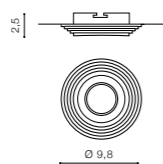

CH *

LUCIANO SQUARE

bulb not included

product code – look AZ	connect GU10 1x Max 50W
aluminium	
IP20	installation place
group energy label	inlet opening Ø 7cm

COLOUR / NEW INDEX NO.

- CHROME (CH) **AZ1471**
- WHITE (WH) **AZ1472**

CH

WH

CH

CH *

LUCIANO ROUND

bulb not included

product code – look AZ	connect GU10 1x Max 50W
aluminium	
IP20	installation place
group energy label	inlet opening Ø 7cm

COLOUR / NEW INDEX NO.

- CHROME (CH) **AZ1470**
- WHITE (WH) **AZ1549**

CH *

BIAGIO

bulb not included

product code – look AZ	connect GU10 1x Max 50W
aluminum / glass	
IP44	installation place
group energy label	inlet opening Ø 6,5cm