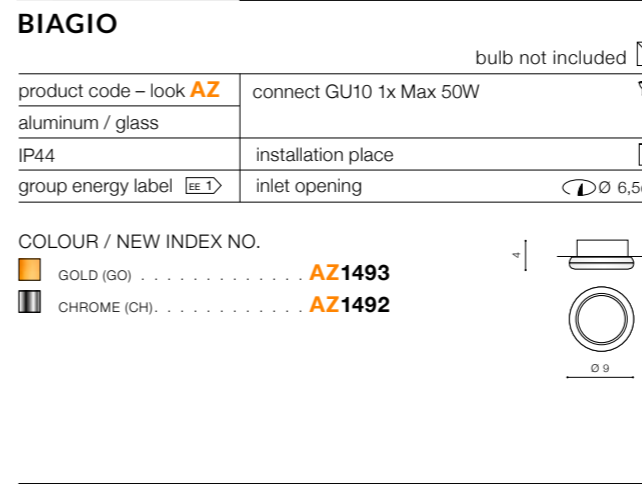

CH *

LUCIANO SQUARE

bulb not included

product code – look AZ	connect GU10 1x Max 50W
aluminium	
IP20	installation place
group energy label	inlet opening Ø 7cm

COLOUR / NEW INDEX NO.

- CHROME (CH) **AZ1471**
- WHITE (WH) **AZ1472**

CH

WH

CH

CH *

LUCIANO ROUND

bulb not included

product code – look AZ	connect GU10 1x Max 50W
aluminium	
IP20	installation place
group energy label	inlet opening Ø 7cm

COLOUR / NEW INDEX NO.

- CHROME (CH) **AZ1470**
- WHITE (WH) **AZ1549**

CH *

BIAGIO

bulb not included

product code – look AZ	connect GU10 1x Max 50W
aluminum / glass	
IP44	installation place
group energy label	inlet opening Ø 6,5cm

COLOUR / NEW INDEX NO.

- GOLD (GO) **AZ1493**
- CHROME (CH) **AZ1492**

GO

* - EXPLANATION SHORTCUT PAGE 2 (E)