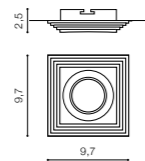

CH *

LUCIANO SQUARE

bulb not included

product code – look AZ	connect GU10 1x Max 50W
aluminium	
IP20	installation place
group energy label	inlet opening Ø 7cm

COLOUR / NEW INDEX NO.

- CHROME (CH) **AZ1471**
- WHITE (WH) **AZ1472**

CH

WH

CH

CH *

LUCIANO ROUND

bulb not included

product code – look AZ	connect GU10 1x Max 50W
aluminium	
IP20	installation place
group energy label	inlet opening Ø 7cm

COLOUR / NEW INDEX NO.

- CHROME (CH) **AZ1470**
- WHITE (WH) **AZ1549**

CH *

BIAGIO

bulb not included

product code – look AZ	connect GU10 1x Max 50W
aluminum / glass	
IP44	installation place
group energy label	inlet opening Ø 6,5cm