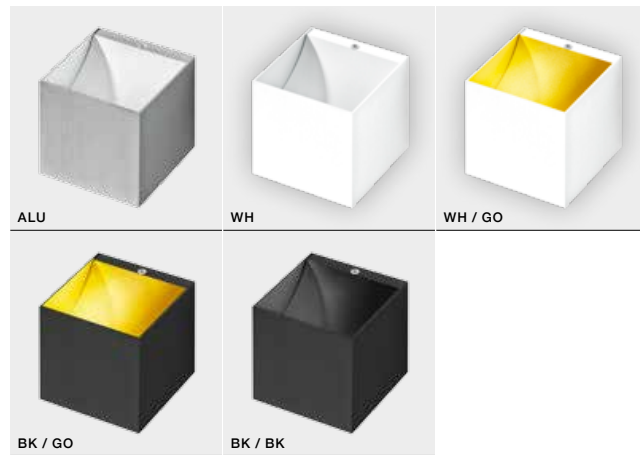

BK / BK \*

MARS

bulb not included

product code – look <b>AZ</b>	connect G9 1x Max.40W	<input checked="" type="checkbox"/>
metal / aluminium		
IP20	installation place	<input type="checkbox"/>
group energy label <input type="checkbox"/>		

COLOUR / NEW INDEX NO.

- ALUMINIUM (ALU) . . . . . **AZ0895**
- WHITE (WH) . . . . . **AZ0896**
- WHITE / GOLD (WH/GO) . . . . . **AZ1090**
- BLACK / GOLD (BK/GO) . . . . . **AZ1052**
- BLACK / BLACK (BK / BK) . . . . . **AZ2931**

ALU \*

WH

VENUS

bulb not included

product code – look <b>AZ</b>	connect G9 1x Max.40W	<input checked="" type="checkbox"/>
metal / aluminium		
IP20	installation place	<input type="checkbox"/>
group energy label <input type="checkbox"/>		