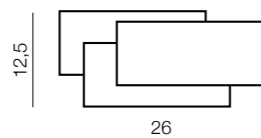

1 BLACK

2 WHITE

Clover square * LED

- 1 AZ2198 (black)
- 2 AZ2199 (white)

LED integrated
LED 12W 3000K 840 lm
metal/aluminium

* offered only outside European Union

Clover oval LED

- 1 AZ2997 (black)
- 2 AZ2998 (white)