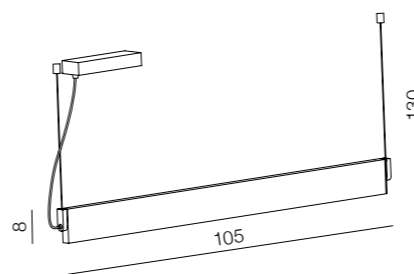

Laria LED

AZ2700
 (natural exotic wood)
 LED integrated Dimmable
 LED UP 10W / LED DOWN 40W
 3000lm 3000K
 wood/acrylic

1 WHITE

2 WOOD

Norman XL LED

- 1 AZ1685 (white)
- 2 AZ1686 (wood)

LED 29W, 1740 lm
 aluminium

Norman White Wall M LED

AZ1683
 (white)
 LED 13W, 780 lm
 aluminium

Norman White Wall L LED

AZ1684
 (white)
 LED 17W, 1020 lm
 aluminium

Norman White Wall XL LED

AZ1888
 (white)
 LED 23W, 1215 lm
 aluminium