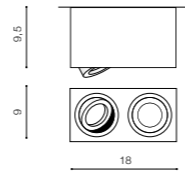

TILT 90°

WH *

BRANT 2 SQUARE

bulb not included

product code – look AZ	LED connect GU10 2x Max 50W
metal / aluminium	
IP20	installation place
group energy label	

COLOUR / NEW INDEX NO.

- WHITE (WH) **AZ2826**
- BLACK (BK) **AZ2827**