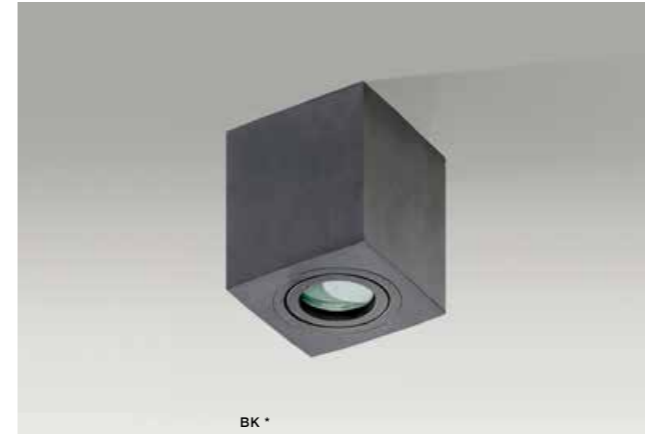

BRANT SQUARE

Exposed downlights

BK *

BRANT SQUARE

bulb not included

product code – look AZ	LED connect GU10 1x Max 50W
metal / aluminium	
IP20	installation place
group energy label	

COLOUR / NEW INDEX NO.

- WHITE (WH) **AZ2824**
- BLACK (BK) **AZ2825**

TILT 90°

WH *

BRANT 2 SQUARE

bulb not included

product code – look AZ	LED connect GU10 2x Max 50W
metal / aluminium	
IP20	installation place
group energy label	

COLOUR / NEW INDEX NO.

- WHITE (WH) **AZ2826**
- BLACK (BK) **AZ2827**

TILT 90°

BRANT SQUARE IP44

Exposed downlights

BK *

BRANT SQUARE IP44

bulb not included

product code – look AZ	LED connect GU10 1x Max 50W
metal / aluminium	
IP44	installation place
group energy label	

COLOUR / NEW INDEX NO.

- WHITE (WH) **AZ2822**
- BLACK (BK) **AZ2878**

WH *

BRANT 2 SQUARE IP44

bulb not included

product code – look AZ	LED connect GU10 2x Max 50W
metal / aluminium	
IP44	installation place
group energy label	