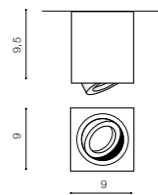

BRANT SQUARE

Exposed downlights

BK *

BRANT SQUARE

bulb not included

product code – look AZ	LED connect GU10 1x Max 50W
metal / aluminium	
IP20	installation place
group energy label	

COLOUR / NEW INDEX NO.

- WHITE (WH) **AZ2824**
- BLACK (BK) **AZ2825**

TILT 90°

WH *

BRANT 2 SQUARE

bulb not included

product code – look AZ	LED connect GU10 2x Max 50W
metal / aluminium	
IP20	installation place
group energy label	

COLOUR / NEW INDEX NO.

- WHITE (WH) **AZ2826**
- BLACK (BK) **AZ2827**