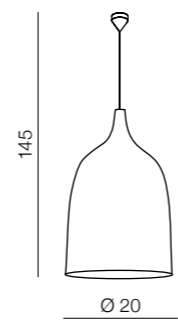

1 WHITE

2 BLACK

Spell

- 1 AZ0287 (white)
- 2 AZ0288 (black)
- 3 AZ0286 (france gold)
- 4 AZ0285 (chrome)

E27 1x 60W  
aluminium/iron  
metal/chrome

Fabio M

- 1 AZ0300 (white/silver)
- E27 1x 60W  
aluminium/metalbase