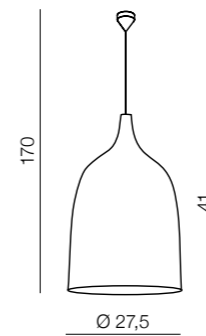

1 WHITE

2 BLACK

Spell

- 1 AZ0287 (white)
- 2 AZ0288 (black)
- 3 AZ0286 (france gold)
- 4 AZ0285 (chrome)

E27 1x 60W  
aluminium/iron  
metal/chrome

Fabio M

- 1 AZ0300 (white/silver)
- E27 1x 60W  
aluminium/metalbase