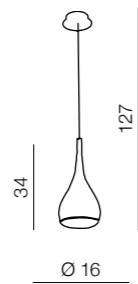

Spell

160

1 WHITE

2 BLACK

3 FRANCE GOLD

4 CHROME

Fabio

161

1 WHITE

2 BLACK

Spell

- 1 AZ0287 (white)
- 2 AZ0288 (black)
- 3 AZ0286 (france gold)
- 4 AZ0285 (chrome)

E27 1x 60W  
aluminium/iron  
metal/chrome

Fabio M

- 1 AZ0300 (white/silver)
- E27 1x 60W  
aluminium/metalbase