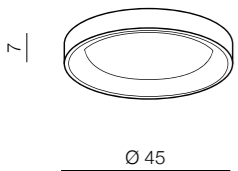

Silvam 45 top LED
AZ2697
(natural exotic wood+wh)
LED 30W 1950lm 3000K
wood/acrylic