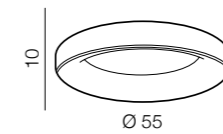

CCT = 2700÷6000K Dimmable Remote Control

Sovana Top 55 CCT LED
1 **AZ2724** (white)
2 **AZ2725** (grey)
3 **AZ2726** (black)
LED integrated
LED 50W 2750lm
3000/6500k dimm
power dimmable
acryl/aluminium