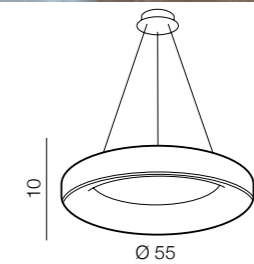

Sovana Pendant 55 CCT LED
 1 **AZ2727** (white)
 2 **AZ2729** (grey)
 3 **AZ2728** (black)
 LED integrated
 LED 50W 2750lm
 3000/6500k dimm
 power dimmable
 acryl/aluminium