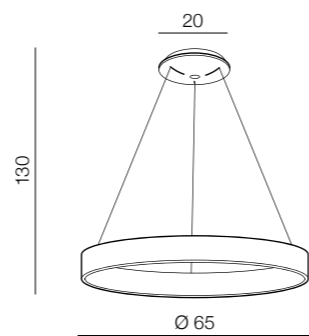

Silvam 65 pendant LED
AZ2699
 (natural exotic wood+wh)
 LED 50W 3250lm 3000K
 wood/acrylic

CCT = 2700÷6000K Dimmable Remote Control

Sovana Top 55 CCT LED
 1 **AZ2724** (white)
 2 **AZ2725** (grey)
 3 **AZ2726** (black)
 LED integrated
 LED 50W 2750lm
 3000/6500k dimm
 power dimmable
 acryl/aluminium

Sovana Pendant 55 CCT LED
 1 **AZ2727** (white)
 2 **AZ2729** (grey)
 3 **AZ2728** (black)
 LED integrated
 LED 50W 2750lm
 3000/6500k dimm
 power dimmable
 acryl/aluminium