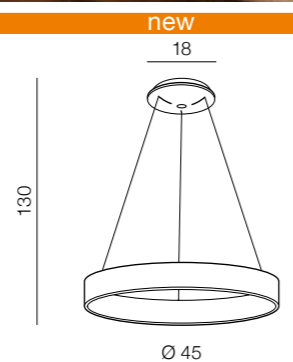

Silvam 45 pendant LED
AZ3344
(natural wood)
LED 30W 2550lm 3000K
metal/wood