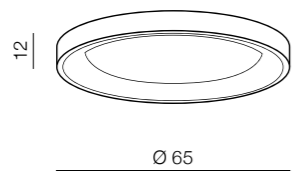

Silvam 65 top LED
AZ2698
(natural exotic wood+wh)
LED 50W 3250lm 3000K
wood/acrylic