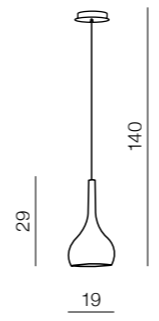

Soul 1

- 1 AZ1652 (chrome)
- 2 AZ0272 (white)
- 3 AZ0273 (black)

E27 1x 60W
iron/glass