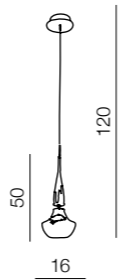

Tasos

158

1 WHITE

2 BLACK

Soul

159

**Tasos 6**

- 1 AZ1883 (white)
- 2 AZ0262 (black)

E14 6x 25W  
metal/chrome  
glass/black/white

**Tasos 4**

- 1 AZ0884 (white)
- 2 AZ0885 (black)

E14 4x 25W  
metal/chrome  
glass/black/white

**Tasos 5**

- 1 AZ0261 (white)
- 2 AZ0981 (black)

E14 5x 25W  
metal/chrome  
glass/black/white

**Tasos 1**

- 1 AZ0260 (white)
- 2 AZ0719 (black)

E14 1x 25W  
metal/chrome  
glass/black/white

**Soul 1**

- 1 AZ1652 (chrome)
- 2 AZ0272 (white)
- 3 AZ0273 (black)

E27 1x 60W  
iron/glass

**Soul 3**

- 1 AZ1655 (chrome)
- 2 AZ0275 (white)
- 3 AZ0276 (black)