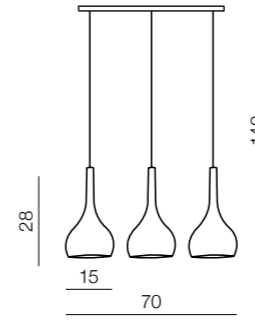

**Tasos 1**

- 1 AZ0260 (white)
- 2 AZ0719 (black)

E14 1x 25W  
metal/chrome  
glass/black/white

**Soul 1**

- 1 AZ1652 (chrome)
- 2 AZ0272 (white)
- 3 AZ0273 (black)

E27 1x 60W  
iron/glass

**Soul 3**

- 1 AZ1655 (chrome)
- 2 AZ0275 (white)
- 3 AZ0276 (black)