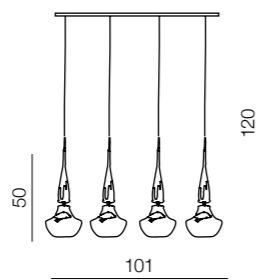

Tasos 4

- 1 AZ0884 (white)
- 2 AZ0885 (black)

E14 4x 25W
metal/chrome
glass/black/white