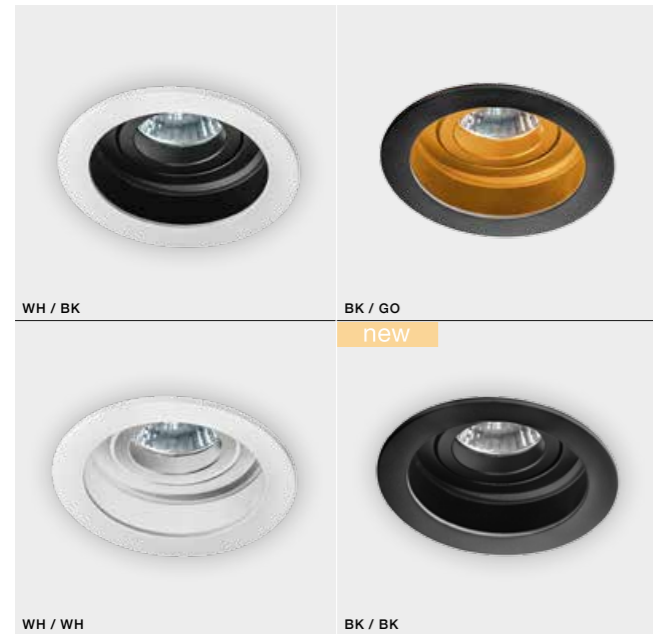

WH / BK *

IBIZA

bulb not included

GM2114 WH/BK	connect GU10 1x Max 50W
aluminium	
IP20	installation place
group energy label	inlet opening Ø8,5cm

COLOUR / NEW INDEX NO.

- WHITE / BLACK (WH / BK) **AZ1361**
- BLACK / GOLD (BK / GO) **AZ2804**
- WHITE / WHITE (WH / WH) **AZ2803**
- BLACK / BLACK (BK / BK) **AZ3532**

WH / BK

BK / GO

new

WH / WH

BK / BK

CH *

CESAR

bulb not included

product code – look AZ	connect GU10 1x Max 50W
aluminium	
IP20	installation place
group energy label	inlet opening 7x7cm

COLOUR / NEW INDEX NO.

- CHROME (CH) **AZ1152**

CH

CH

* - EXPLANATION SHORTCUT PAGE 2 (E)