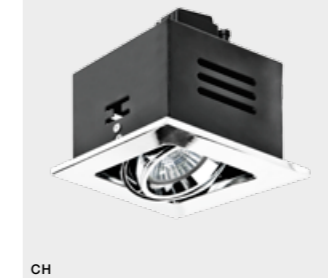

WH / BK *

IBIZA

bulb not included

GM2114 WH/BK	connect GU10 1x Max 50W
aluminium	
IP20	installation place
group energy label	inlet opening Ø8,5cm

COLOUR / NEW INDEX NO.

- WHITE / BLACK (WH / BK) **AZ1361**
- BLACK / GOLD (BK / GO) **AZ2804**
- WHITE / WHITE (WH / WH) **AZ2803**
- BLACK / BLACK (BK / BK) **AZ3532**

WH / BK

BK / GO

new

WH / WH

BK / BK

CH *

CESAR

bulb not included

product code – look AZ	connect GU10 1x Max 50W
aluminium	
IP20	installation place
group energy label	inlet opening 7x7cm

COLOUR / NEW INDEX NO.

- CHROME (CH) **AZ1152**

CH

CH

* - EXPLANATION SHORTCUT PAGE 2 (E)