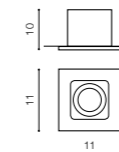

WH / BK *

IBIZA

bulb not included

GM2114 WH/BK	connect GU10 1x Max 50W
aluminium	
IP20	installation place
group energy label	inlet opening Ø8,5cm

COLOUR / NEW INDEX NO.

- WHITE / BLACK (WH / BK) **AZ1361**
- BLACK / GOLD (BK / GO) **AZ2804**
- WHITE / WHITE (WH / WH) **AZ2803**
- BLACK / BLACK (BK / BK) **AZ3532**

product code – look AZ	connect GU10 1x Max 50W
aluminium	
IP20	installation place
group energy label	inlet opening 7x7cm

COLOUR / NEW INDEX NO.

- CHROME (CH) **AZ1152**

CH

CH

* - EXPLANATION SHORTCUT PAGE 2 (E)