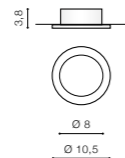

WH / BK *

IBIZA

bulb not included

GM2114 WH/BK	connect GU10 1x Max 50W
aluminium	
IP20	installation place
group energy label	inlet opening Ø8,5cm

COLOUR / NEW INDEX NO.

- WHITE / BLACK (WH / BK) **AZ1361**
- BLACK / GOLD (BK / GO) **AZ2804**
- WHITE / WHITE (WH / WH) **AZ2803**
- BLACK / BLACK (BK / BK) **AZ3532**

product code – look AZ	connect GU10 1x Max 50W
aluminium	
IP20	installation place
group energy label	inlet opening 7x7cm

COLOUR / NEW INDEX NO.

- CHROME (CH) **AZ1152**

CH

CH

* - EXPLANATION SHORTCUT PAGE 2 (E)