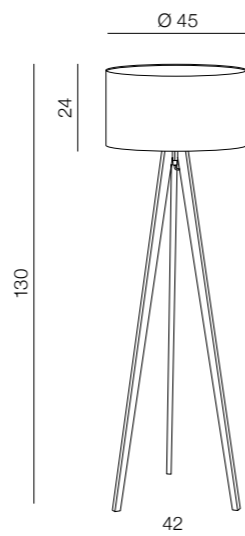

Tripod Wood
LAMP BODY + SHADE
E27 1x60W
natural oak wood fabric

Lamp bodies

+

Shades

=

Bodies + Shades

Shade TR 46

AZ3670..... Ø 46 (black)

=

Shade TR 46

AZ3672..... Ø 46 (grey)

+

Tripod Wood

- LAMP BODY + SHADES
- AZ3013 + AZ3670 or
 - AZ3013 + AZ3671 or
 - AZ3013 + AZ3672

Shade TR 46

AZ3671..... Ø 46 (white)

=

Tripod Wood

LAMP BODY
AZ3013

Shade TF Floor 45

AZ2968..... Ø 45 (black)

=

Shade TF Floor 45

AZ3015..... Ø 45 (grey)

+

Tripod Wood

- LAMP BODY + SHADES
- AZ3013 + AZ2968 or
 - AZ3013 + AZ3015 or
 - AZ3013 + AZ3014

Shade TF Floor 45

AZ3014..... Ø 45 (white)

=