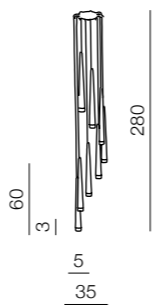

**Stylo 3** MULTICOLOR

- 1 AZ0118 (black)
- 2 AZ0207 (white)
- 3 AZ0133 (chrome)

G9 3x 40W  
metal/glass/white

**Stylo 5** MULTICOLOR

- 1 AZ0119 (black)
- 2 AZ0208 (white)
- 3 AZ0134 (chrome)

G9 5x 40W  
metal/glass