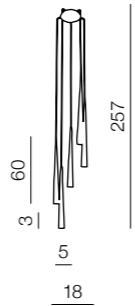

Stylo 5 MULTICOLOR

- 1 AZ0119 (black)
- 2 AZ0208 (white)
- 3 AZ0134 (chrome)

G9 5x 40W
metal/glass