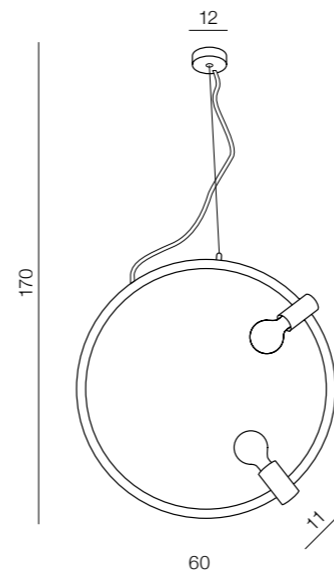

Stylo

232

1 BLACK

2 WHITE

3 CHROME

Orsola

233

new

1 BLACK

2 WHITE

- 1 AZ0116 (black)
- 2 AZ0206 (white)
- 3 AZ0117 (chrome)

G9 1x 40W
metal/glass

- 1 AZ0118 (black)
- 2 AZ0207 (white)
- 3 AZ0133 (chrome)

G9 3x 40W
metal/glass/white

- 1 AZ0119 (black)
- 2 AZ0208 (white)
- 3 AZ0134 (chrome)

G9 5x 40W
metal/glass

- 1 AZ0161 (black)
- 2 AZ0209 (white)
- 3 AZ0257 (chrome)

G9 8x 40W
metal/glass

Orsola

- 1 AZ3353 (black)
- 2 AZ3354 (white)

E27 2x Max 60W only LED
metal/plastic