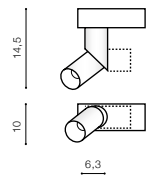

SANTOS EXPOSED

Exposed downlights

SANTOS EXPOSED ROUND

LED integrated

product code - look AZ	LED 12W 1020lm 3000K	
aluminium		
IP20	installation place	
group energy label		

COLOUR / NEW INDEX NO.

- WHITE (WH) **AZ3508**
- BLACK (BK) **AZ3509**

* - EXPLANATION SHORTCUT PAGE 2 (E)

RAFFAEL

Exposed downlights

RAFFAEL

bulb not included

product code - look AZ	LED connect GU10 1x Max 50W	
aluminium		
IP20	installation place	
group energy label		

COLOUR / NEW INDEX NO.