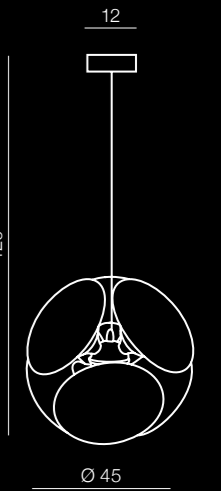

Felipe 30

AZ3181

(black/white)

E27 1x Max 40W only LED
metal/glass

Felipe 45

AZ3182

(black/white)

E27 1x Max 40W only LED
metal/glass

Pills 45

AZ0344

6x G9 LED 40W

metal/chrome/glass white

Pills 50 top

AZ0345

5x G9 LED 40W

metal/chrome/glass white