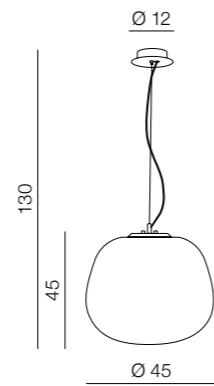

Felipe 30

AZ3181

(black/white)

E27 1x Max 40W only LED
metal/glass

Felipe 45

AZ3182

(black/white)

E27 1x Max 40W only LED
metal/glass

Pills 45

AZ0344

6x G9 LED 40W

metal/chrome/glass white

Pills 50 top

AZ0345

5x G9 LED 40W

metal/chrome/glass white