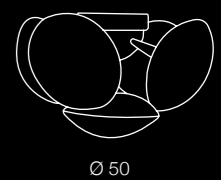

Pills 50 top

AZ0345

5x G9 LED 40W

metal/chrome/glass white