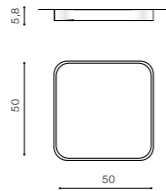

## QUADRO 50 CCT LED (2700 ÷ 6500K)

LED integrated

product code - look <b>AZ</b>	LED 60W 5600lm	
acryl / metal	2700K-6500K dimm	
IP20	installation place	
group energy label		

COLOUR / NEW INDEX NO.

- SILVER (SL) . . . . . **AZ2758**
- BLACK (BK) . . . . . **AZ2759**
- GOLD (GO) . . . . . **AZ2760**