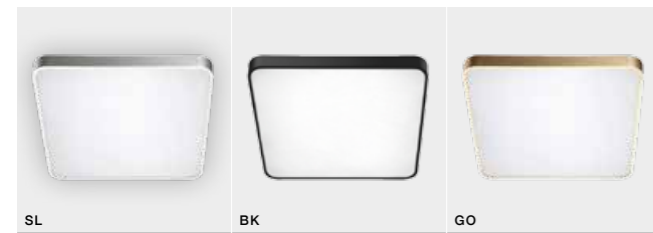

# QUADRO 50 CCT LED (2700 ÷ 6500K)

Exposed downlights

GO \*

## QUADRO 50 CCT LED (2700 ÷ 6500K)

LED integrated

product code - look <b>AZ</b>	LED 60W 5600lm	
acryl / metal	2700K-6500K dimm	
IP20	installation place	
group energy label		

COLOUR / NEW INDEX NO.

- SILVER (SL) . . . . . **AZ2758**
- BLACK (BK) . . . . . **AZ2759**
- GOLD (GO) . . . . . **AZ2760**