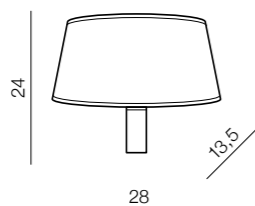

Amadeo Square
LAMP BODY + SQUARE SHADE
E27 1x MAX 40W
metal/fabric

Amadeo Oval
LAMP BODY + OVAL SHADE
E27 1x MAX 40W
metal/fabric

Amadeo Square Led
LAMP BODY LED + SQUARE SHADE
E27 1x MAX 40W + LED 3W
metal/fabric

Amadeo Oval Led
LAMP BODY LED + OVAL SHADE
E27 1x MAX 40W + LED 3W
metal/fabric

Lamp bodies

+

Shades

=

Bodies + Shades

Amadeo
LAMP BODY
AZ2419

+