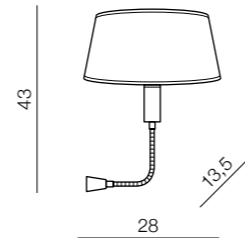

Amadeo Square
LAMP BODY + SQUARE SHADE
E27 1x MAX 40W
metal/fabric

Amadeo Oval
LAMP BODY + OVAL SHADE
E27 1x MAX 40W
metal/fabric

Amadeo Square Led
LAMP BODY LED + SQUARE SHADE
E27 1x MAX 40W + LED 3W
metal/fabric

Amadeo Oval Led
LAMP BODY LED + OVAL SHADE
E27 1x MAX 40W + LED 3W
metal/fabric

Lamp bodies

+

Shades

=

Bodies + Shades

Amadeo
LAMP BODY
AZ2419

+