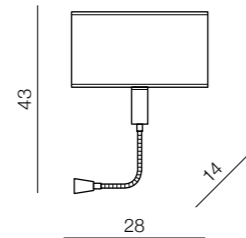

Amadeo Square
LAMP BODY + SQUARE SHADE
E27 1x MAX 40W
metal/fabric

Amadeo Oval
LAMP BODY + OVAL SHADE
E27 1x MAX 40W
metal/fabric

Amadeo Square Led
LAMP BODY LED + SQUARE SHADE
E27 1x MAX 40W + LED 3W
metal/fabric

Amadeo Oval Led
LAMP BODY LED + OVAL SHADE
E27 1x MAX 40W + LED 3W
metal/fabric

Lamp bodies

+

Shades

=

Bodies + Shades

Amadeo
LAMP BODY
AZ2419

+