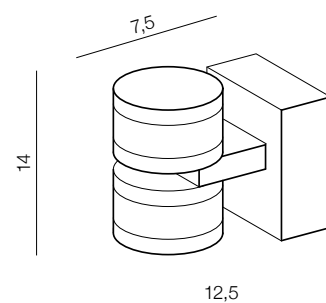

Tanza

new 366

IP44

**Tanza LED**

**AZ3361**

(chrome)

LED 10W 850lm 4000K IP44  
metal/aluminium/acrylic

Topaz