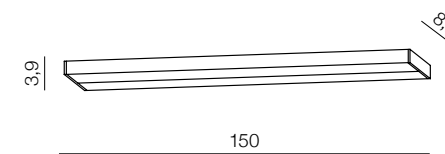

Topaz

367 new

IP44

Topaz LED

① **AZ3359** (black)

② **AZ3360** (white)

LED 35W 2975lm 4000K IP44
aluminium/acrylic/metal