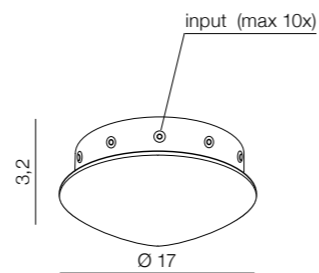

aluminium

Ziko Base 10

- 1 AZ2905 (black)
- new 2 AZ3409 (white)
- new 3 AZ3460 (antique)

Max 10x input for Ziko meters  
aluminium

new

Ziko Base 20

- AZ3410 (black)
- Max 20x input for Ziko meters  
aluminium