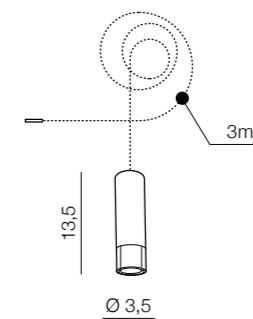

aluminium

Ziko Base 10

- 1 AZ2905 (black)
- new 2 AZ3409 (white)
- new 3 AZ3460 (antique)

Max 10x input for Ziko meters  
aluminium

new

Ziko Base 20

- AZ3410 (black)
- Max 20x input for Ziko meters  
aluminium