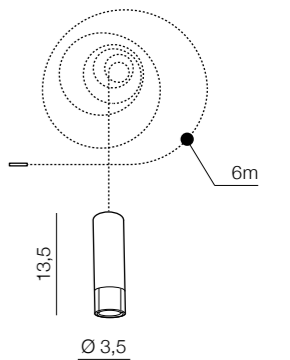

Ziko G9 6 meters

- 1 AZ2680 (black)
- new 2 AZ3458 (antique)

Max 1x G9 40W only LED
aluminium