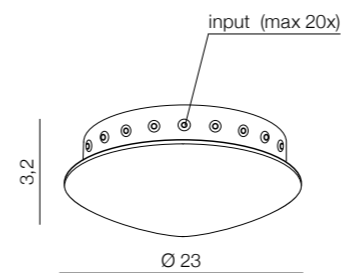

aluminium

Ziko Base 10

- 1 AZ2905 (black)
- new 2 AZ3409 (white)
- new 3 AZ3460 (antique)

Max 10x input for Ziko meters  
aluminium

new

Ziko Base 20

- AZ3410 (black)
- Max 20x input for Ziko meters  
aluminium