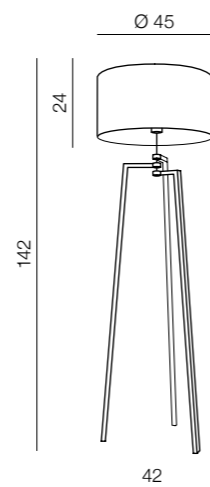

Tristan
LAMP BODY + SHADES
(black)
E27 1xMax 60W only LED
metal

Lamp bodies + Shades = Bodies + Shades

 Tristan LAMP BODY AZ3329	+	 Shade TR 46 AZ3670.....Ø 46 (black)	=	 Tristan LAMP BODY + SHADES • AZ3329 + AZ3670 or • AZ3329 + AZ3672 or • AZ3329 + AZ3671	
	+	 Shade TR 46 AZ3672.....Ø 46 (grey)	=		
	+	 Shade TR 46 AZ3671.....Ø 46 (white)	=		
	+	 Shade TF Floor 45 AZ2968.....Ø 45 (black)	=		 Tristan LAMP BODY + SHADES • AZ3013 + AZ2968 or • AZ3015 + AZ3015 or • AZ3014
	+	 Shade TF Floor 45 AZ3015.....Ø 45 (grey)	=		
	+	 Shade TF Floor 45 AZ3014.....Ø 45 (white)	=		