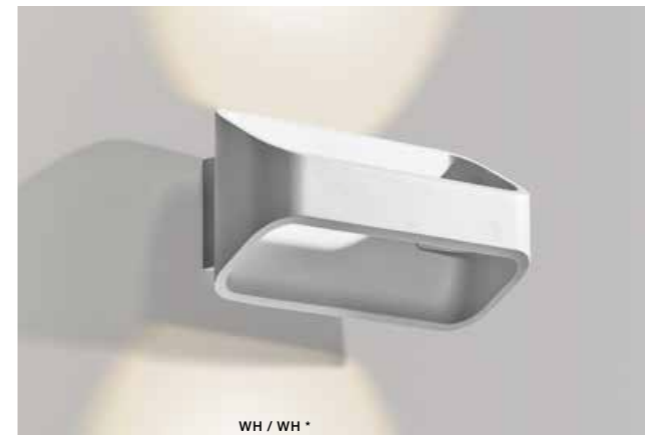

VEGA

bulb not included

product code – look AZ	connect G9 1x Max. 40W
metal / aluminium / glass	
IP20	installation place
group energy label	

COLOUR / NEW INDEX NO.

- BLACK / GOLD (BK / GO) **AZ1709**
- WHITE (WH) **AZ1708**
- CHROME (CH) **AZ1758**
- ANODISED GOLD (AGO) **AZ1746**

GRACIA

LED integrated

product code – look AZ	LED SMD 5W 300 lm 3000K
metal / aluminium	
IP20	installation place
group energy label	

COLOUR / NEW INDEX NO.

- WHITE / WHITE (WH / WH) **AZ0977**
- BLACK / GOLD (BK / GO) **AZ0978**