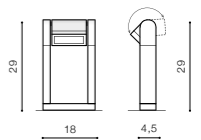

TILT 350°

FRAME SPIKE

LED integrated

product code – look AZ	LED 8W 800lm IP54	
aluminium		
IP54	installation place	
group energy label		

COLOUR / NEW INDEX NO.

- DARK GRAY (DGR) **AZ2128**
- BRIGHT GREY (BGR) **AZ2129**