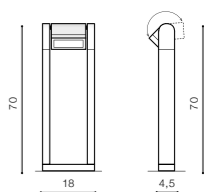

TILT 350°

FRAME 70

LED integrated

product code – look AZ	LED 8W 800lm IP54	
aluminium		
IP54	installation place	
group energy label		

COLOUR / NEW INDEX NO.

- DARK GREY (DGR) **AZ2130**
- BRIGHT GREY (BGR) **AZ2131**

TILT 350°