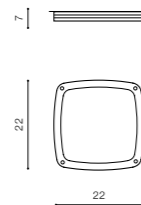

FANO R

LED integrated ☒

product code – look AZ	LED 9W 750lm 3000K	
aluminium		
IP54	installation place ☒	
group energy label		

COLOUR / NEW INDEX NO.

☒ DARK GREY (DGR) **AZ2187**