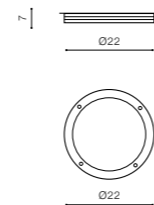

DARK GREY (DGR) **AZ2186**

FANO R

LED integrated

product code – look AZ	LED 9W 750lm 3000K	
aluminium		
IP54	installation place <input checked="" type="checkbox"/>	
group energy label		

COLOUR / NEW INDEX NO.

DARK GREY (DGR) **AZ2187**

* - EXPLANATION SHORTCUT PAGE 2 (3)

FONS IP65

Outdoor wall lamps

FONS

bulb not included

product code – look AZ	connect GU10 1x Max.50W	
metal / aluminium		
IP65	installation place <input checked="" type="checkbox"/>	
group energy label		