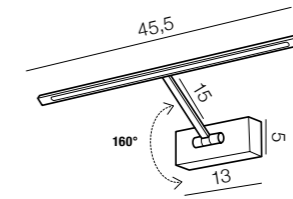

4 BLACK CHROME

Monalisa 34 LED

- 1 AZ2640 (antique brass)
- 2 AZ2641 (chrome)
- 3 AZ2642 (satin nickel)
- 4 AZ2643 (black chrome)

LED 5,4W 200lm 3000K RA>90
metal

Monalisa 46 LED

- 1 AZ2644 (antique brass)
- 2 AZ2645 (chrome)
- 3 AZ2646 (satin nickel)
- 4 AZ2647 (black chrome)