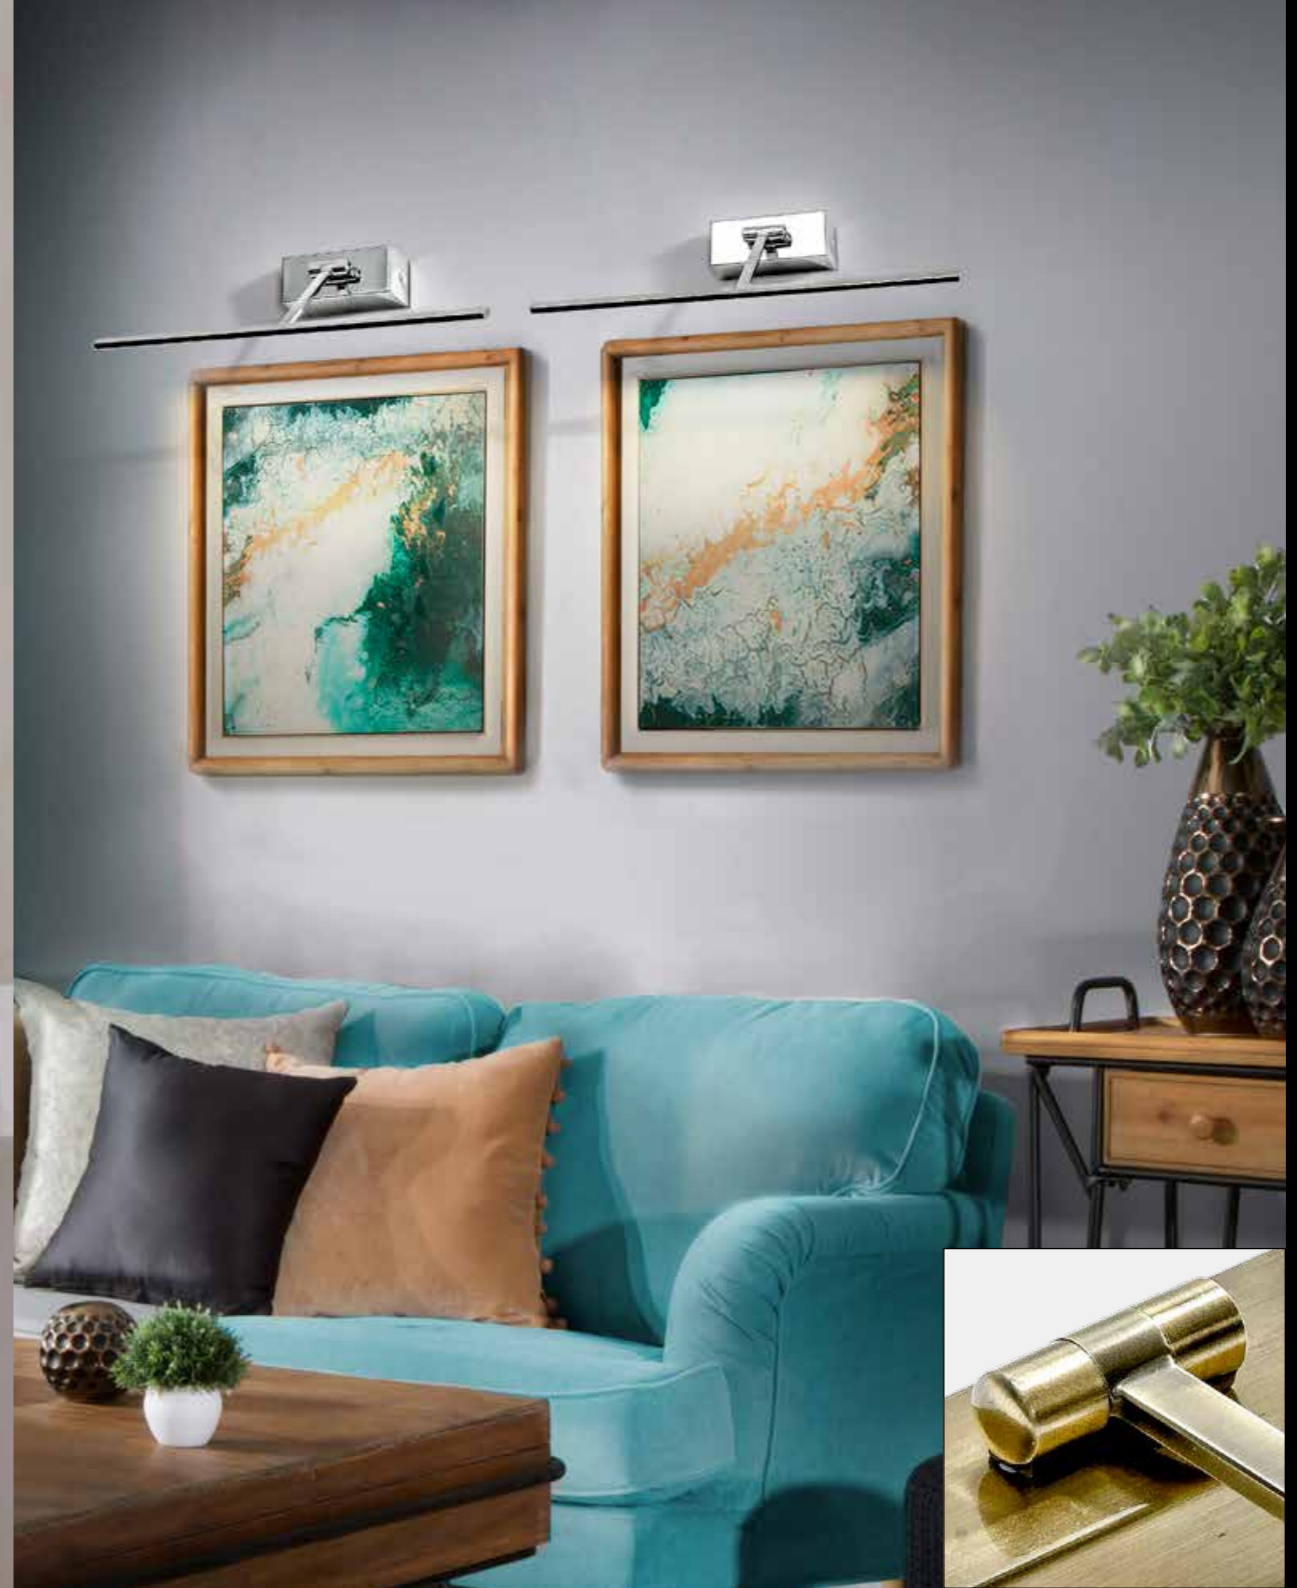

1 ANTIQUE

2 SATIN NICKEL

Lark LED

- 1 AZ1700 (antique)
- 2 AZ1699 (satin nickel)

LED 4,3W 260 lm 3000K
aluminium IP20

1 ANTIQUE BRASS

2 CHROME

3 SATIN NICKEL

4 BLACK CHROME

Monalisa 34 LED

- 1 AZ2640 (antique brass)
- 2 AZ2641 (chrome)
- 3 AZ2642 (satin nickel)
- 4 AZ2643 (black chrome)

LED 5,4W 200lm 3000K RA>90
metal

Monalisa 46 LED

- 1 AZ2644 (antique brass)
- 2 AZ2645 (chrome)
- 3 AZ2646 (satin nickel)
- 4 AZ2647 (black chrome)

LED 8W 275lm 3000K RA>90
metal