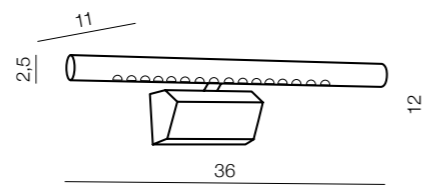

1 ANTIQUE

2 SATIN NICKEL

Lark LED

- 1 AZ1700 (antique)
- 2 AZ1699 (satin nickel)

LED 4,3W 260 lm 3000K
aluminium IP20

1 ANTIQUE BRASS

2 CHROME

3 SATIN NICKEL