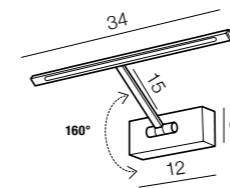

4 BLACK CHROME

Monalisa 34 LED

- 1 AZ2640 (antique brass)
- 2 AZ2641 (chrome)
- 3 AZ2642 (satin nickel)
- 4 AZ2643 (black chrome)

LED 5,4W 200lm 3000K RA>90
metal

Monalisa 46 LED

- 1 AZ2644 (antique brass)
- 2 AZ2645 (chrome)
- 3 AZ2646 (satin nickel)
- 4 AZ2647 (black chrome)