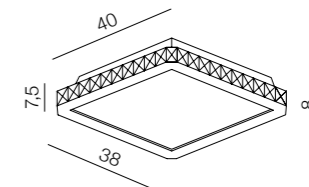

Gallant 38 Square
AZ1594
(chrome)
LED 24W 1440lm 3000K
metal/glas