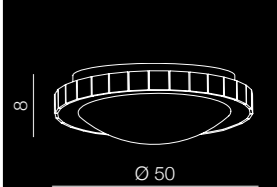

Gallant 50 Round
AZ1593
(chrome)
LED 24W 1440lm 3000K
metal/glass