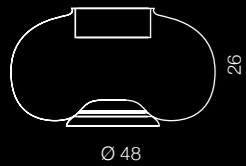

Flora

362

Flora

AZ0185
E27 1x 11W
metal/glass
chrome/white

Newton

DIMM

363

Newton A table

AZ3461
(dark grey)
G9 1x Max 6W LED dimmable
metal/concrete/glass

Newton B table

1 **AZ3463** (dark grey)
2 **AZ3462** (bright grey)
G9 1x Max 6W LED dimmable
metal/concrete/glass