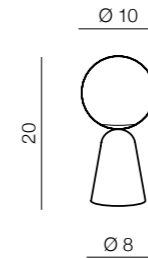

Newton B table

1 **AZ3463** (dark grey)
2 **AZ3462** (bright grey)
G9 1x Max 6W LED dimmable
metal/concrete/glass