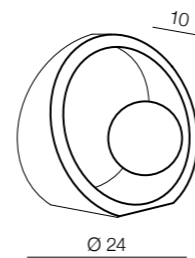

# Newton

**DIMM**

363

1 DARK GREY

2 BRIGHT GREY