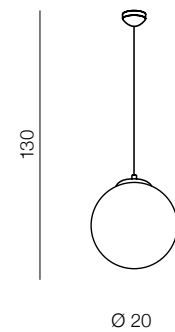

Galactic

new 134

1 CHROME

2 COPPER

White ball

135

Galactic LED
 1 AZ3160 (chrome)
 2 AZ3161 (copper)
 LED 18W 1530lm 3000K
 metal/glass

White Ball 20
 AZ1325
 (white)
 E27 1x MAX 40W
 glass/metal chrome

White Ball 25
 AZ2515
 (white)
 E27 1x MAX 40W
 glass/metal chrome

White Ball 30
 AZ2516
 (white)
 E27 1x MAX 40W
 glass/metal chrome

White Ball 40
 AZ1328
 (white)
 E27 1x MAX 40W
 glass/metal chrome

White Ball 50
 AZ1329
 (white)
 E27 1x MAX 40W
 glass/metal chrome