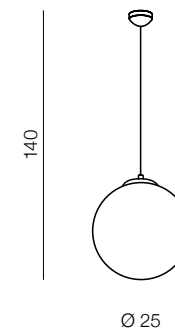

Galactic

new 134

1 CHROME

2 COPPER

White ball

135

Galactic LED
 1 AZ3160 (chrome)
 2 AZ3161 (copper)
 LED 18W 1530lm 3000K
 metal/glass

White Ball 20
 AZ1325
 (white)
 E27 1x MAX 40W
 glass/metal chrome

White Ball 25
 AZ2515
 (white)
 E27 1x MAX 40W
 glass/metal chrome

White Ball 30
 AZ2516
 (white)
 E27 1x MAX 40W
 glass/metal chrome

White Ball 40
 AZ1328
 (white)
 E27 1x MAX 40W
 glass/metal chrome

White Ball 50
 AZ1329
 (white)
 E27 1x MAX 40W
 glass/metal chrome