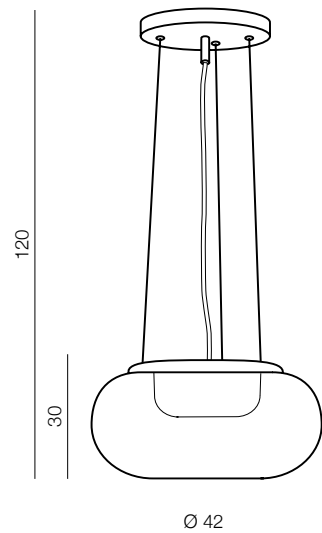

Galactic

new 134

1 CHROME

2 COPPER

White ball

135

Galactic LED
 1 AZ3160 (chrome)
 2 AZ3161 (copper)
 LED 18W 1530lm 3000K
 metal/glass

White Ball 20
 AZ1325
 (white)
 E27 1x MAX 40W
 glass/metal chrome

White Ball 25
 AZ2515
 (white)
 E27 1x MAX 40W
 glass/metal chrome

White Ball 30
 AZ2516
 (white)
 E27 1x MAX 40W
 glass/metal chrome

White Ball 40
 AZ1328
 (white)
 E27 1x MAX 40W
 glass/metal chrome

White Ball 50
 AZ1329
 (white)
 E27 1x MAX 40W
 glass/metal chrome