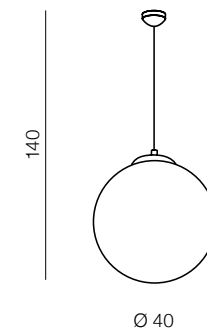

Galactic

new 134

1 CHROME

2 COPPER

White ball

135

Galactic LED
 1 AZ3160 (chrome)
 2 AZ3161 (copper)
 LED 18W 1530lm 3000K
 metal/glass

White Ball 20
 AZ1325
 (white)
 E27 1x MAX 40W
 glass/metal chrome

White Ball 25
 AZ2515
 (white)
 E27 1x MAX 40W
 glass/metal chrome

White Ball 30
 AZ2516
 (white)
 E27 1x MAX 40W
 glass/metal chrome

White Ball 40
 AZ1328
 (white)
 E27 1x MAX 40W
 glass/metal chrome

White Ball 50
 AZ1329
 (white)
 E27 1x MAX 40W
 glass/metal chrome