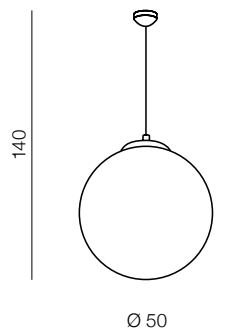

Galactic

new 134

1 CHROME

2 COPPER

White ball

135

Galactic LED
 1 AZ3160 (chrome)
 2 AZ3161 (copper)
 LED 18W 1530lm 3000K
 metal/glass

White Ball 20
 AZ1325
 (white)
 E27 1x MAX 40W
 glass/metal chrome

White Ball 25
 AZ2515
 (white)
 E27 1x MAX 40W
 glass/metal chrome

White Ball 30
 AZ2516
 (white)
 E27 1x MAX 40W
 glass/metal chrome

White Ball 40
 AZ1328
 (white)
 E27 1x MAX 40W
 glass/metal chrome

White Ball 50
 AZ1329
 (white)
 E27 1x MAX 40W
 glass/metal chrome