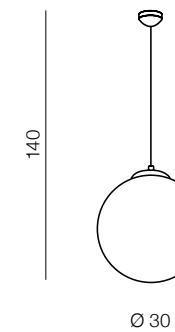

Galactic

new 134

1 CHROME

2 COPPER

White ball

135

Galactic LED
 1 AZ3160 (chrome)
 2 AZ3161 (copper)
 LED 18W 1530lm 3000K
 metal/glass

White Ball 20
 AZ1325
 (white)
 E27 1x MAX 40W
 glass/metal chrome

White Ball 25
 AZ2515
 (white)
 E27 1x MAX 40W
 glass/metal chrome

White Ball 30
 AZ2516
 (white)
 E27 1x MAX 40W
 glass/metal chrome

White Ball 40
 AZ1328
 (white)
 E27 1x MAX 40W
 glass/metal chrome

White Ball 50
 AZ1329
 (white)
 E27 1x MAX 40W
 glass/metal chrome