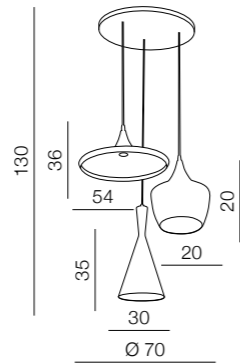

1 WHITE/GOLD

2 BLACK/GOLD

Mix

- 1 AZ1339 WH/GO (white/gold)
- 2 AZ1338 BK/GO (black/gold)

3x E27 MAX 60W  
aluminium

1 WHITE/GOLD

2 BLACK/GOLD

Vita

- 1 AZ1340 WH/GO (white/gold)
- 2 AZ1405 BK/GO (black/gold)

1x E27 MAX 60W  
aluminium