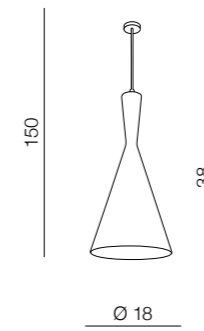

1 WHITE/GOLD

2 BLACK/GOLD

Mix

- 1 AZ1339 WH/GO (white/gold)
- 2 AZ1338 BK/GO (black/gold)

3x E27 MAX 60W  
aluminium

1 WHITE/GOLD

2 BLACK/GOLD

Vita

- 1 AZ1340 WH/GO (white/gold)
- 2 AZ1405 BK/GO (black/gold)

1x E27 MAX 60W  
aluminium