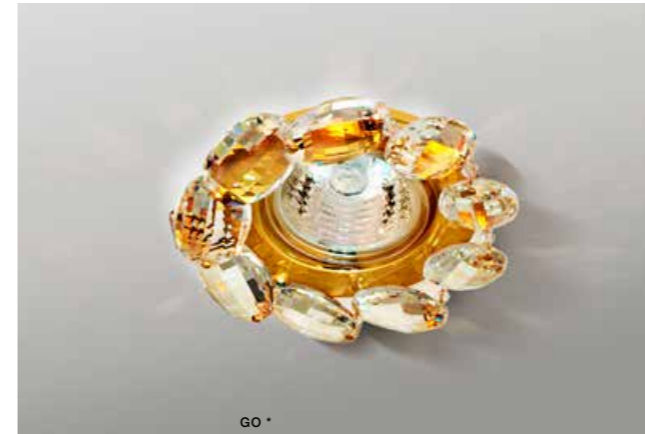

ACR *

SAVIO ROUND

bulb not included

product code – look AZ	connect GU10 1x Max 50W	<input checked="" type="checkbox"/>
acryl / aluminium		
IP20	installation place	<input type="checkbox"/>
group energy label EE 7	inlet opening	Ø7cm

COLOUR / NEW INDEX NO.

ACRYL (ACR) **AZ2779**

ACR *

SAVIO SQUARE

bulb not included

product code – look AZ	connect GU10 1x Max 50W	<input checked="" type="checkbox"/>
acryl / aluminium		
IP20	installation place	<input type="checkbox"/>
group energy label EE 7	inlet opening	Ø7cm

COLOUR / NEW INDEX NO.

ACRYL (ACR) **AZ2778**

GO *

ERIKA

bulb not included

product code – look AZ	connect GU10 1x Max 50W	<input checked="" type="checkbox"/>
crystall / aluminium		
IP20	installation place	<input type="checkbox"/>
group energy label EE 2	inlet opening	Ø6,8cm