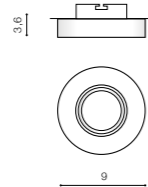

ACR *

SAVIO ROUND

bulb not included

product code – look AZ	connect GU10 1x Max 50W	<input checked="" type="checkbox"/>
acryl / aluminium		
IP20	installation place	<input type="checkbox"/>
group energy label EE 7	inlet opening	Ø7cm

COLOUR / NEW INDEX NO.

ACRYL (ACR) **AZ2779**

ACR *

SAVIO SQUARE

bulb not included

product code – look AZ	connect GU10 1x Max 50W	<input checked="" type="checkbox"/>
acryl / aluminium		
IP20	installation place	<input type="checkbox"/>
group energy label EE 7	inlet opening	Ø7cm

COLOUR / NEW INDEX NO.

ACRYL (ACR) **AZ2778**

GO *

ERIKA

bulb not included

product code – look AZ	connect GU10 1x Max 50W	<input checked="" type="checkbox"/>
crystall / aluminium		
IP20	installation place	<input type="checkbox"/>
group energy label EE 2	inlet opening	Ø6,8cm