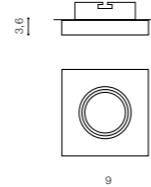

COLOUR / NEW INDEX NO.

ACRYL (ACR) **AZ2779**

ACR *

SAVIO SQUARE

bulb not included

product code – look AZ	connect GU10 1x Max 50W	<input checked="" type="checkbox"/>
acryl / aluminium		
IP20	installation place	<input type="checkbox"/>
group energy label EE 7	inlet opening	Ø7cm

COLOUR / NEW INDEX NO.

ACRYL (ACR) **AZ2778**

GO *

ERIKA

bulb not included

product code – look AZ	connect GU10 1x Max 50W	<input checked="" type="checkbox"/>
crystall / aluminium		
IP20	installation place	<input type="checkbox"/>
group energy label EE 2	inlet opening	Ø6,8cm