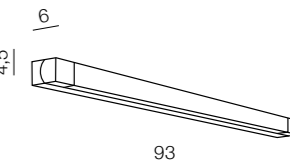

AZ1302
(chrome/white)
1x (T5) HO MAX 24W
bulb included
acryl/metal chrome

Michel 930

AZ1303
(chrome/white)
1x (T5) HO MAX 39W
bulb included
acryl/metal chrome