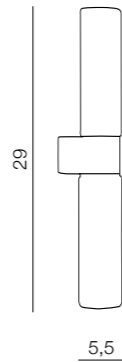

Gaia

392

IP44

Gaia 1

AZ1604
(chrome/white)
1x G9 MAX 33W
opal glass/metal chrome

Gaia 2

AZ1603
(chrome/white)
2x G9 MAX 33W
opal glass/metal chrome

Michel

393

IP44

Michel 630

AZ1302
(chrome/white)
1x (T5) HO MAX 24W
bulb included
acryl/metal chrome

Michel 930

AZ1303
(chrome/white)
1x (T5) HO MAX 39W
bulb included
acryl/metal chrome