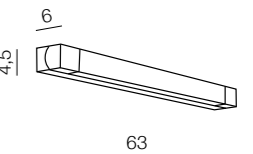

Michel

393

IP44

Michel 630