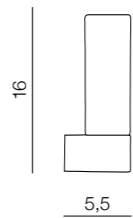

Gaia

392

IP44

Gaia 1

AZ1604
(chrome/white)
1x G9 MAX 33W
opal glass/metal chrome

Gaia 2

AZ1603
(chrome/white)
2x G9 MAX 33W
opal glass/metal chrome

Michel