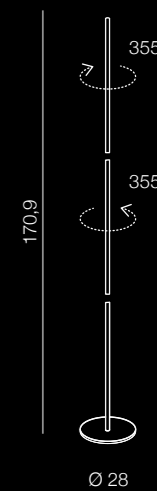

izza

306

1 SHINY WHITE

2 SHINY BLACK

3 AMBER

4 OLIVE

izza

- 1 AZ1077 (shiny white)
- 2 AZ1076 (shiny black)
- 3 AZ1078 (amber)
- 4 AZ1079 (olive)

E14 1x 40W
metal/glass

Teta

307

new

Ø 28

AZ3205
(black)

LED 33w 2805lm 3000K
metal/acrylic