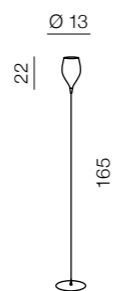

izza

306

1 SHINY WHITE

2 SHINY BLACK

3 AMBER

4 OLIVE

izza

- 1 AZ1077 (shiny white)
- 2 AZ1076 (shiny black)
- 3 AZ1078 (amber)
- 4 AZ1079 (olive)

E14 1x 40W
metal/glass

Teta

307

new

Ø 28

AZ3205
(black)

LED 33w 2805lm 3000K
metal/acrylic