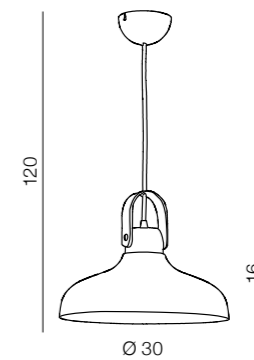

Tessio Wall

AZ1281
(white)
1x E14 60W
metal/leather

Tessio 4

AZ1282
(white)
4x E14 60W
metal/leather

Tessio 30

AZ1289
(white)
1x E27 60W
metal/leather