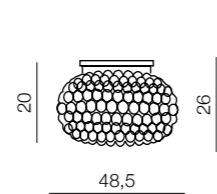

Acrylio wall

AZ0052
1x R7S
acryl/glass
clear/white

Acrylio table

AZ1099
1x R7S
metal/acryl/glass
white/clear/white

Acrylio 50 top

AZ0053
1x R7S
acryl/glass
clear/white

Acrylio 70 top

AZ0054
1x R7S
acryl/glass
clear/white